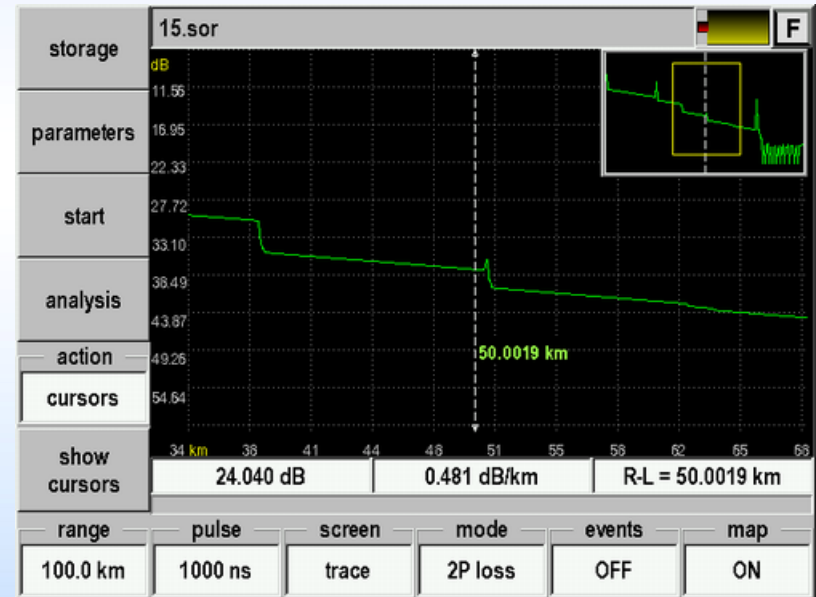

OTDR GAMMA LITE

OTDR TECHNICAL SPECIFICATIONS

GAMMA LITE

VFL, Ethernet analyzer,
IP Test (*Ping, IPTV*)
USB-host (*flash, mouse*)
One-touch measuring
Smart Marker
Test Station

- Color screen TFT 680x480
- TouchScreen
- Quick start
- PC link USB-port
- Standard format Bellcore
- Forming and Analysis of reports
- 4xLi-Ion
- 226x125x44 mm

Fiber tipe	Singlemode
Optical Connector	FC / PC
Wavelength, nm	1310±20 / 1550±20
Dynamic range, dB	32 / 30
Attenuation Dead zone, m	10
Event Dead zone, m	3
Pulse width, ns	8÷20 000
Range of the measured distances, km	5, 10, 25, 50, 75, 100, 160
Loss resolution, dB	0,001
Linearity, dB/dB	0,05
Sampling points	Up to 64 000
Sampling Resolution, m	0,2 ÷ 7,6

SOKCETS PANNEL

OTDR memory

Internal memory 1 GB

trace		press OK to change current folder	
	RFG file name	date	
template parameters	station1	28.12.2010-10-3...	
	station2	28.12.2010-10-3...	
	station3	28.12.2010-10-3...	
OK	USB_1		
	13.sor	28.12.2010-10-3...	
	15.sor	28.12.2010-10-3...	
	ab.sor	28.12.2010-10-3...	
	ba.sor	28.12.2010-10-3...	
delete all			
move	change name	create folder	delete folder
		save RFG	create template

GAMMA-LUX #032977
SvPribor OTDR Module #
1550 nm
n = 1.47109
Lmax = 2.0 km
Tp[0] = 512 ns
Nav = 2048

OTDR main screen

Smart Marker

storage 15.sor

parameters dB

start 17.71, 21.95, 26.19, 30.43

analysis

type	#	location (km)	loss (dB)	reflectance (dB)	attenuation (d
Ω	1	0.0000			