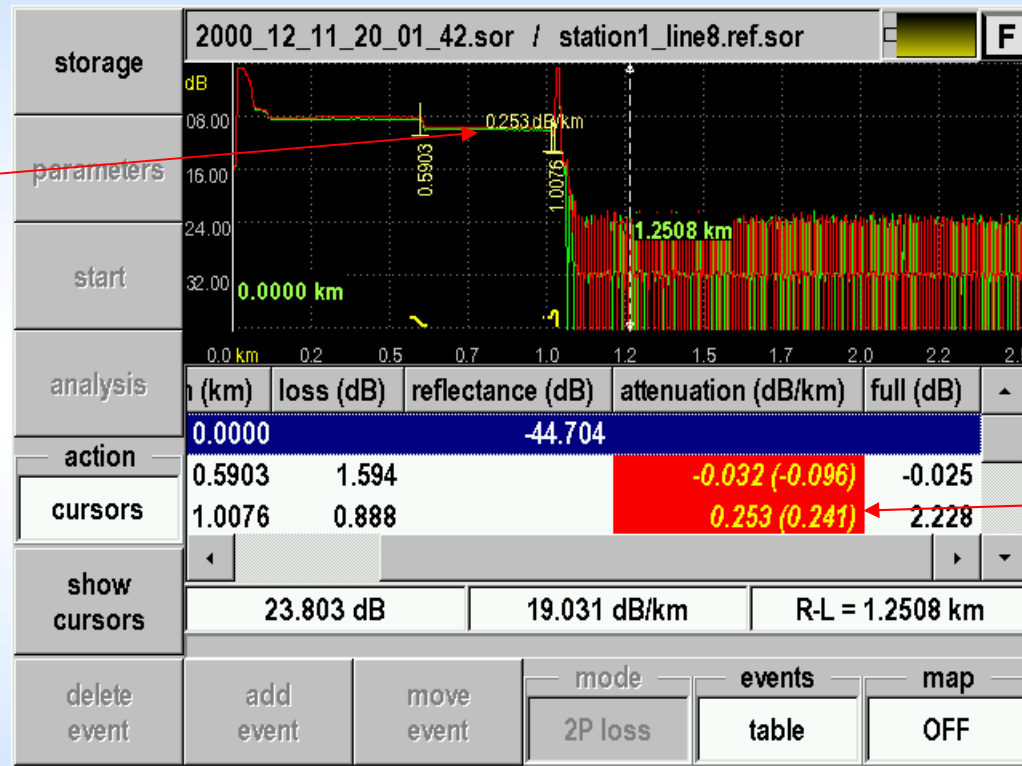

delete event

add event

move event

mode marker

events table

map ON

OTDR analysis

One-touch measuring

Test Station

Loss

Red in table

Ping

IPTV

Ethernet TCP/IP – OTDR on PC

PC link

setting properties of some applications	
parameter	value
IP address	192.168.1.252
MAC address	00:31:09:78:81:0
file name template	-
auto save RFG	OFF

Ethernet TCP/IP

Ethernet TCP/IP – OTDR on PC

Measuring with analysis with OTDR View