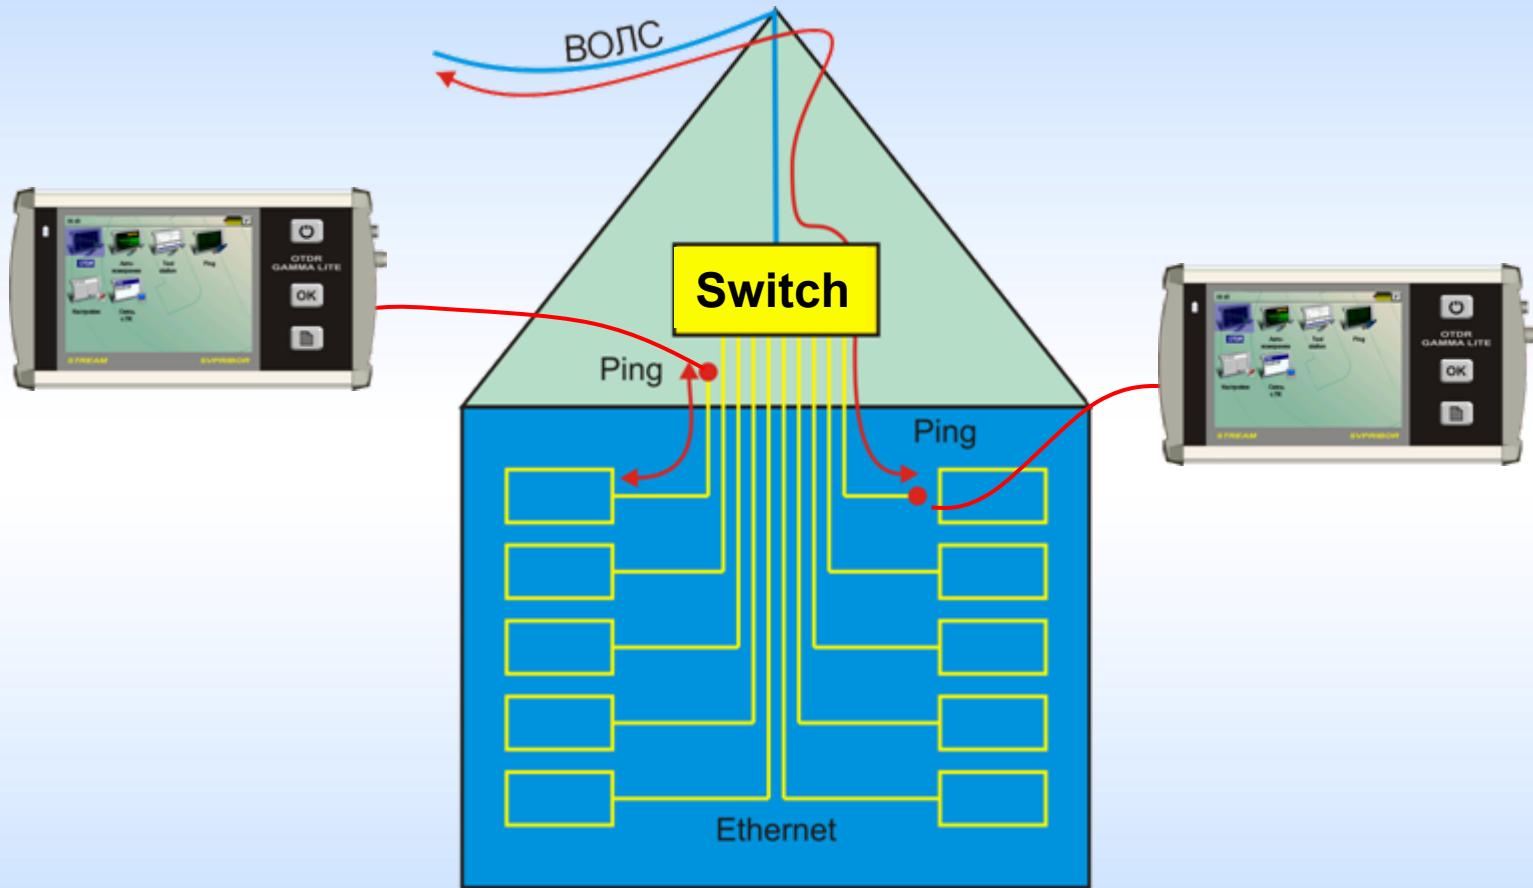

Test Station

Loss

Red in table

Ping

IPTV

Ethernet TCP/IP – OTDR on PC

PC link

setting properties of some applications	
parameter	value
IP address	192.168.1.252
MAC address	00:31:09:78:81:0
file name template	-
auto save RFG	OFF

Ethernet TCP/IP

Ethernet TCP/IP – OTDR on PC

Measuring with analysis with OTDR View