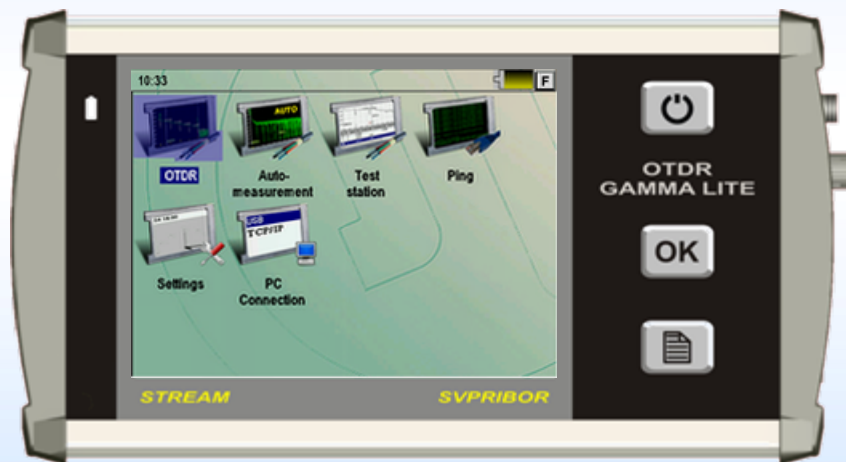

OTDR GAMMA LITE

OTDR TECHNICAL SPECIFICATIONS

GAMMA LITE

VFL, Ethernet analyzer,
IP Test (*Ping, IPTV*)
USB-host (*flash, mouse*)
One-touch measuring
Smart Marker
Test Station

- Color screen TFT 680x480
- TouchScreen
- Quick start
- PC link USB-port
- Standard format Bellcore
- Forming and Analysis of reports
- 4xLi-Ion
- 226x125x44 mm