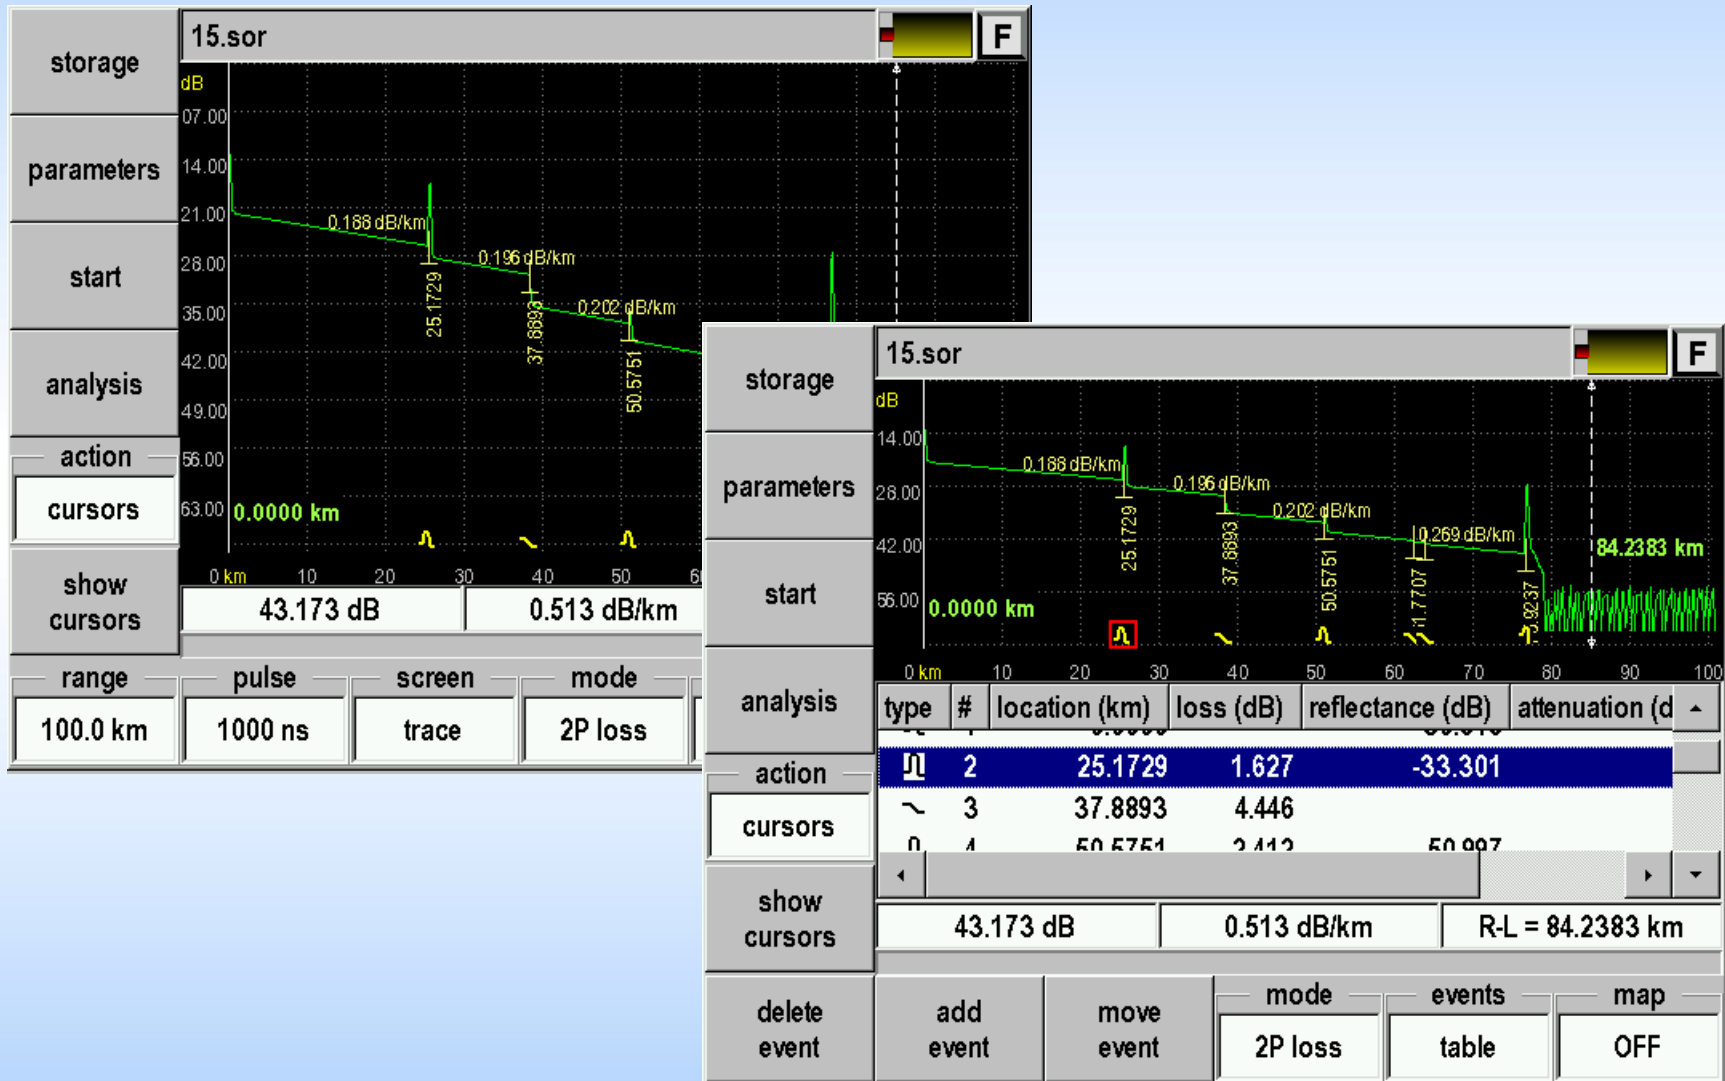

parameters dB

start 32.69, 36.94, 41.16, 45.42

analysis

type	#	location (km)	loss (dB)	reflectance (dB)	attenuation (d
Ω	1	0.0000		-30.818	
Ω	2	25.1729	1.627	-33.301	
Ω	3	37.8893	4.446		

action

scrolling

show cursors

delete event

add event

move event

mode marker

events table

map ON

OTDR analysis

One-touch measuring

Test Station

Loss

Red in table

Ping

IPTV

Ethernet TCP/IP – OTDR on PC

PC link

setting properties of some applications	
parameter	value
IP address	192.168.1.252
MAC address	00:31:09:78:81:0
file name template	-
auto save RFG	OFF

Ethernet TCP/IP

Ethernet TCP/IP – OTDR on PC

Measuring with analysis with OTDR View