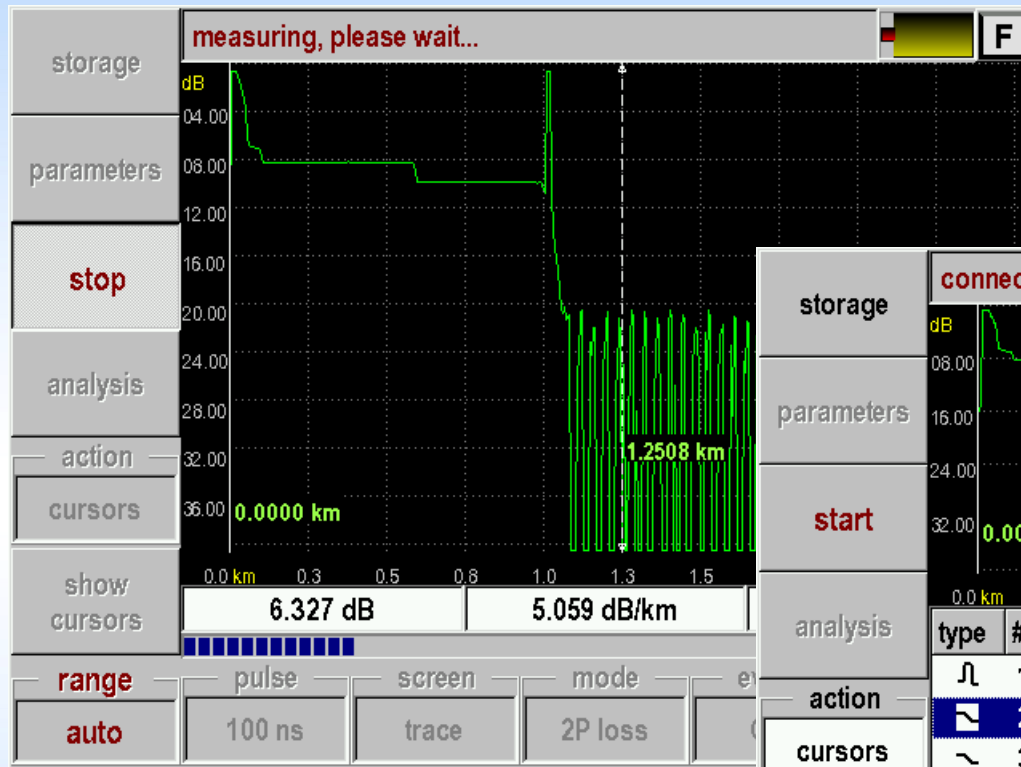

delete event

add event

move event

mode marker

events table

map ON

OTDR analysis

One-touch measuring

Test Station

Loss

Red in table

Ping

IPTV

Ethernet TCP/IP – OTDR on PC

PC link

setting properties of some applications	
parameter	value
IP address	192.168.1.252
MAC address	00:31:09:78:81:0
file name template	-
auto save RFG	OFF

Ethernet TCP/IP

Ethernet TCP/IP – OTDR on PC

Measuring with analysis with OTDR View