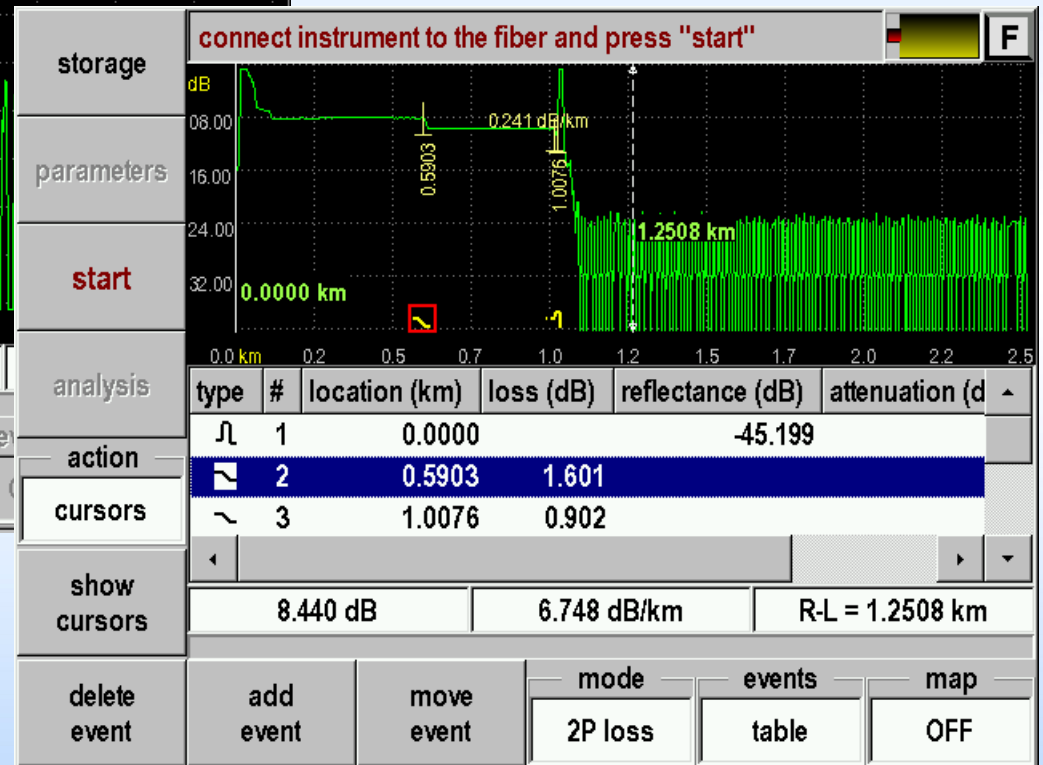

delete event

add event

move event

mode marker

events table

map ON

OTDR analysis

One-touch measuring

Test Station

Loss

Red in table

Ping

IPTV

Ethernet TCP/IP – OTDR on PC

PC link

setting properties of some applications	
parameter	value
IP address	192.168.1.252
MAC address	00:31:09:78:81:0
file name template	-
auto save RFG	OFF

Ethernet TCP/IP

Ethernet TCP/IP – OTDR on PC

Measuring with analysis with OTDR View