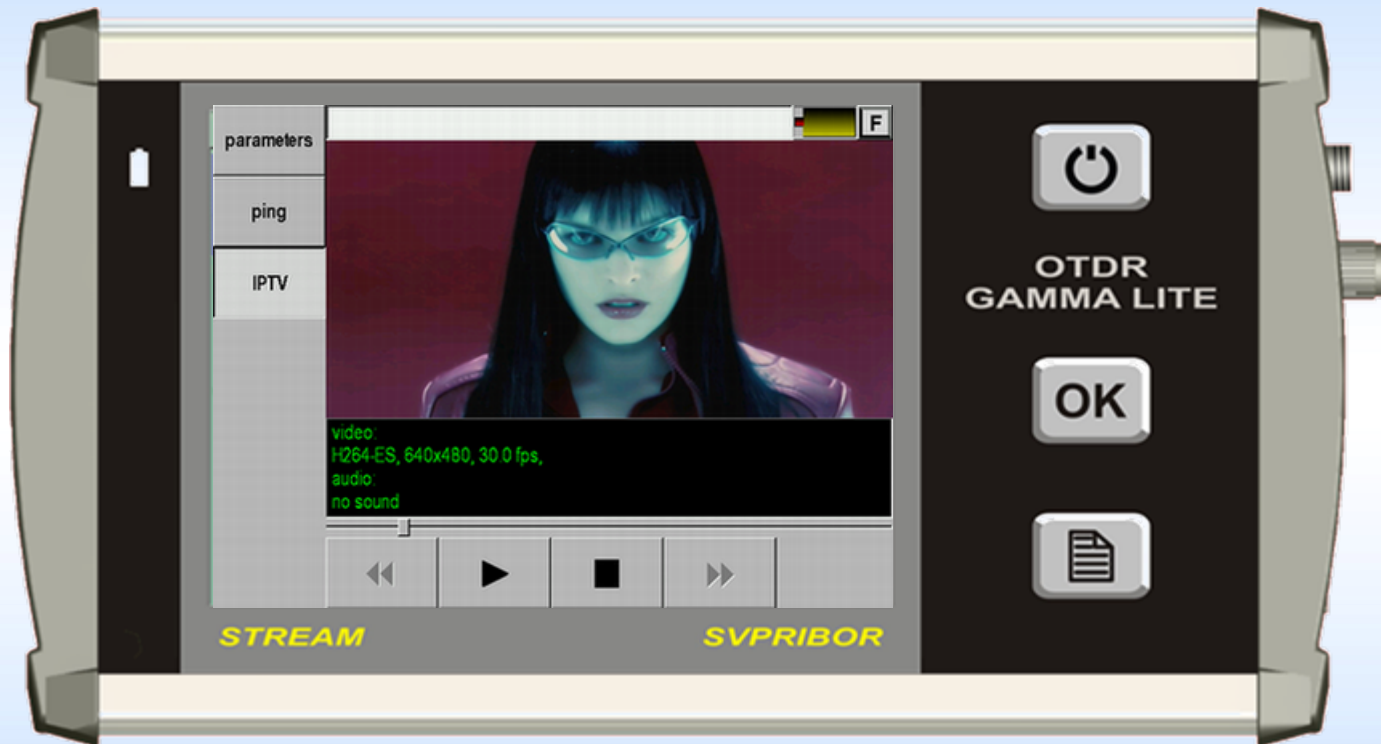

Test Station

Loss

Red in table

Ping

IPTV

Ethernet TCP/IP – OTDR on PC

PC link

setting properties of some applications	
parameter	value
IP address	192.168.1.252
MAC address	00:31:09:78:81:0
file name template	-
auto save RFG	OFF