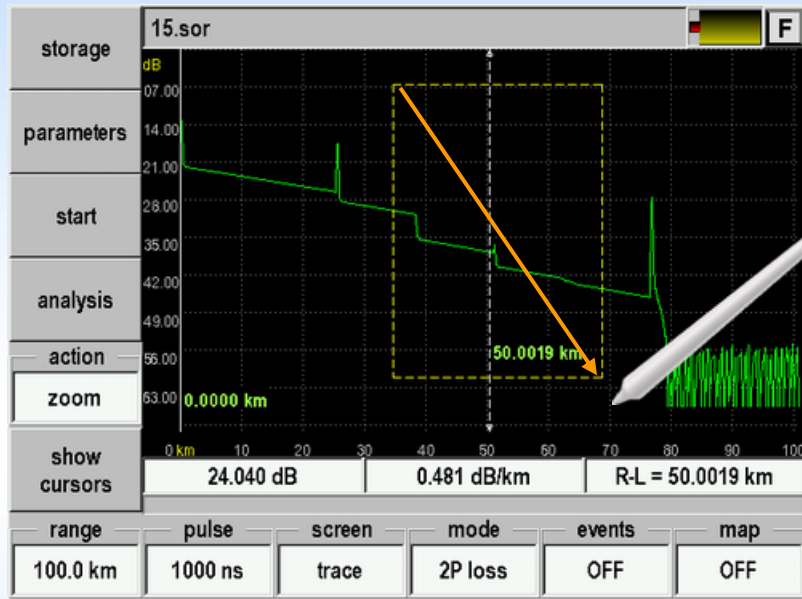

OTDR GAMMA LITE

OTDR TECHNICAL SPECIFICATIONS

GAMMA LITE

VFL, Ethernet analyzer,
IP Test (*Ping, IPTV*)
USB-host (*flash, mouse*)
One-touch measuring
Smart Marker
Test Station

- Color screen TFT 680x480
- TouchScreen
- Quick start
- PC link USB-port
- Standard format Bellcore
- Forming and Analysis of reports
- 4xLi-Ion
- 226x125x44 mm

Fiber tipe	Singlemode
Optical Connector	FC / PC
Wavelength, nm	1310±20 / 1550±20
Dynamic range, dB	32 / 30
Attenuation Dead zone, m	10
Event Dead zone, m	3
Pulse width, ns	8÷20 000
Range of the measured distances, km	5, 10, 25, 50, 75, 100, 160
Loss resolution, dB	0,001
Linearity, dB/dB	0,05
Sampling points	Up to 64 000
Sampling Resolution, m	0,2 ÷ 7,6

SOKCETS PANNEL

OTDR memory

Internal memory 1 GB

trace		press OK to change current folder	
	RFG file name	date	
template parameters	station1	28.12.2010-10-3...	
	station2	28.12.2010-10-3...	
	station3	28.12.2010-10-3...	
OK	USB_1		
	13.sor	28.12.2010-10-3...	
	15.sor	28.12.2010-10-3...	
	ab.sor	28.12.2010-10-3...	
	ba.sor	28.12.2010-10-3...	
delete all			
move	change name	create folder	delete folder
		save RFG	create template

GAMMA-LUX #032977
SvPribor OTDR Module #
1550 nm
n = 1.47109
Lmax = 2.0 km
Tp[0] = 512 ns
Nav = 2048

OTDR main screen

Smart Marker

storage 15.sor

parameters dB

start 17.71, 21.95, 26.19, 30.43

analysis

type	#	location (km)	loss (dB)	reflectance (dB)	attenuation (d
Ω	1	0.0000			