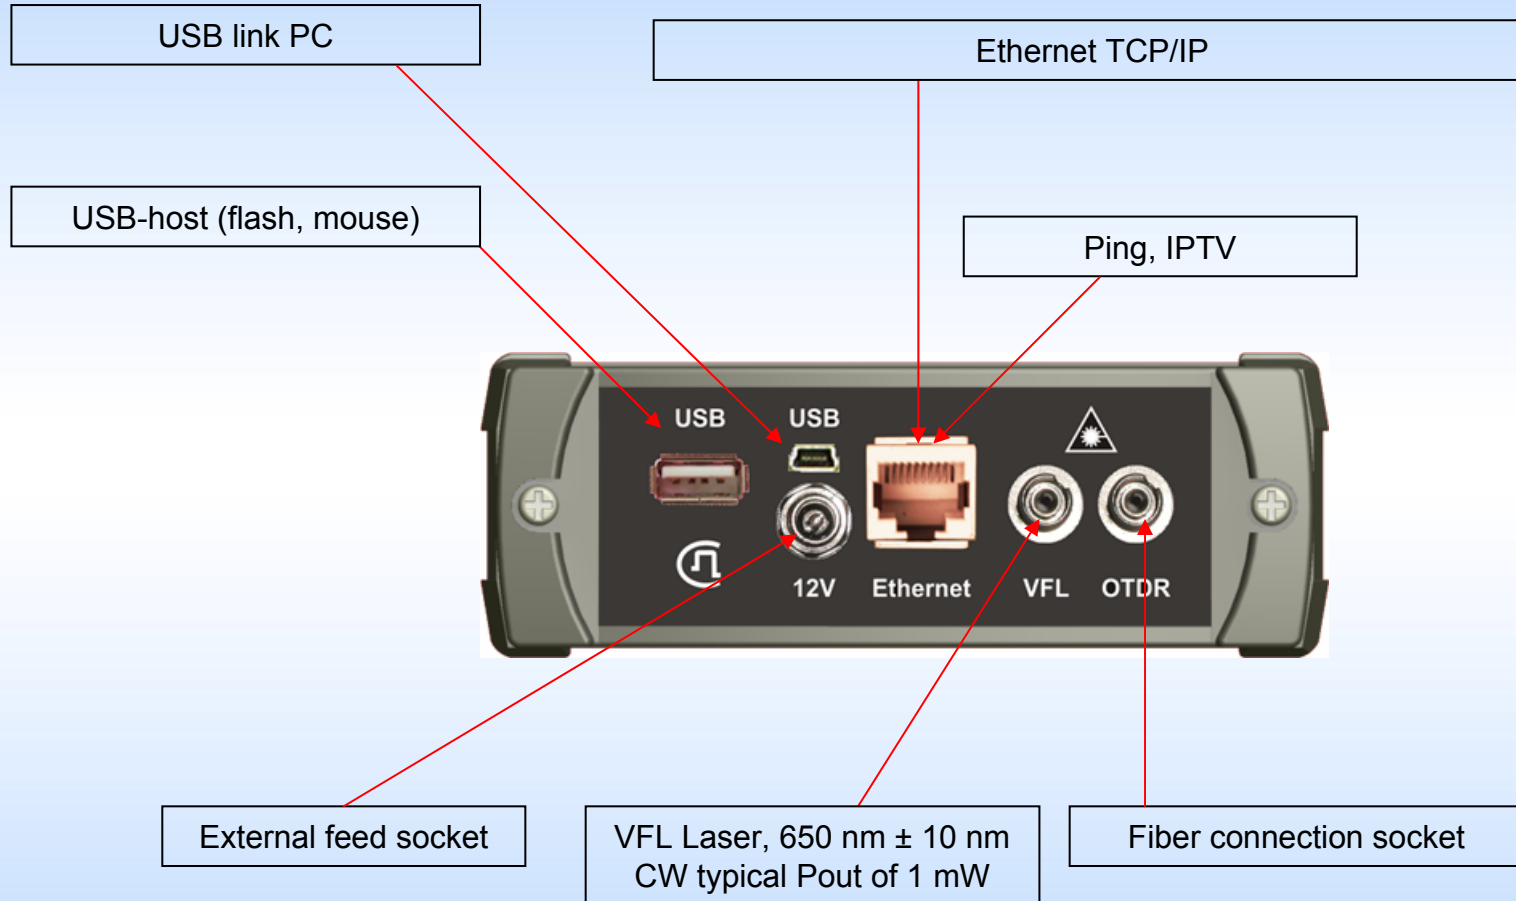

SOKCETS PANNEL