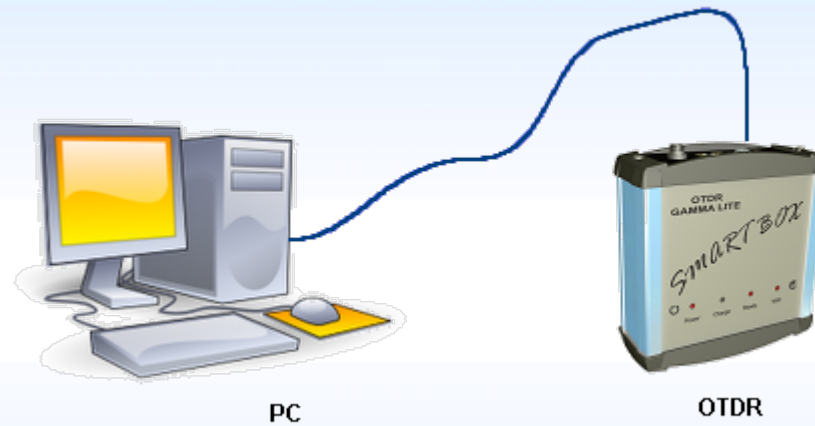

Connection to PC or notebook

PC or notebook not connected to network

You may connect OTDR to your computer
*through **USB-cable***