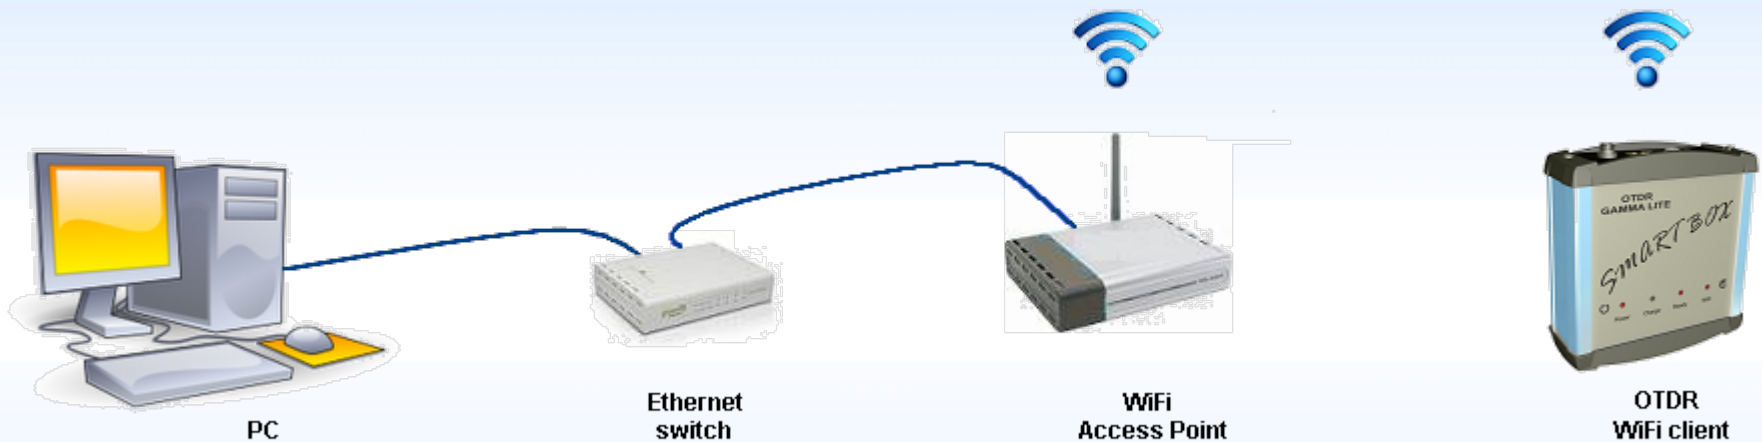

Connection to PC or notebook

PC or notebook connected to Ethernet LAN and there are WiFi Access Point

You may connect OTDR to your LAN via Access Point
through WiFi

OTDR will be work as *WiFi client*