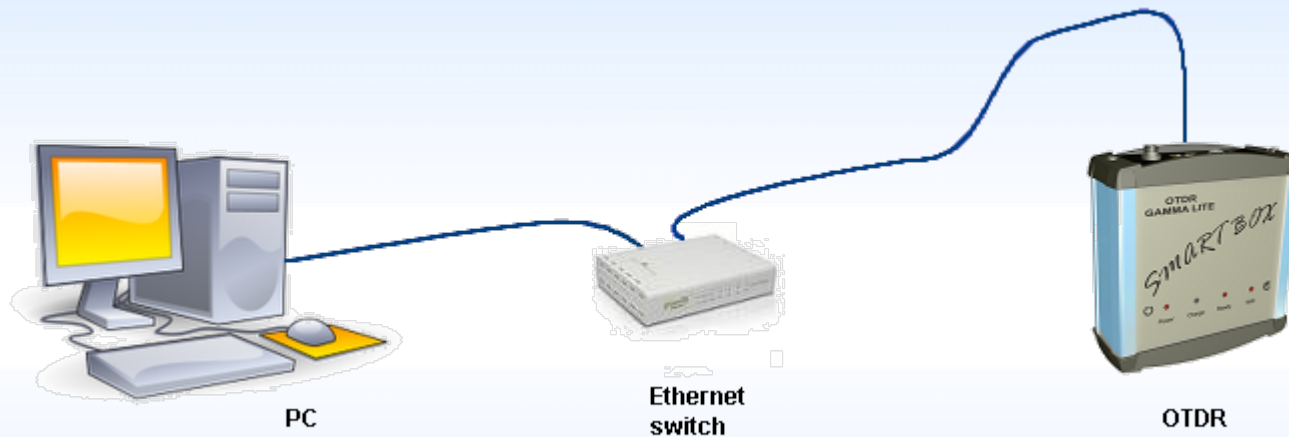

Connection to PC or notebook

PC or notebook connected to Ethernet LAN

You may connect OTDR to your LAN
through patch-cord