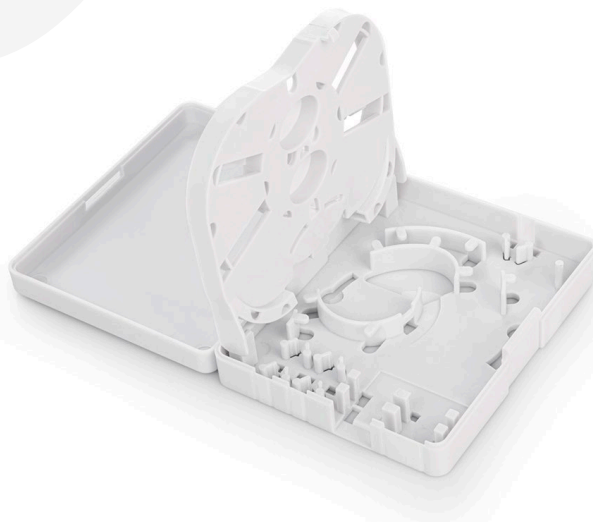

# TRACOM FOB-B02 FIBER OPTIC ENCLOSURE

P-FOB-B02

A fiber optic enclosure featuring space for one SC SIMPLEX / LC DUPLEX adapter (SC Mount) or two adapters without flange (no flange). It allows routing up to three optical cables or ready-made patch cords.

This fiber optic enclosure is a versatile solution for telecommunication installations and server rooms, especially in locations with limited space, where a large number of fibers at a single point is not required.

**The set includes:**

- Splice protectors
- Mounting screw

**Product Information**

**Product name**

**Dimensions  
[H×W×D] [mm]**

Tracom FOB-B02 fiber optic enclosure

100 × 80 × 23.5