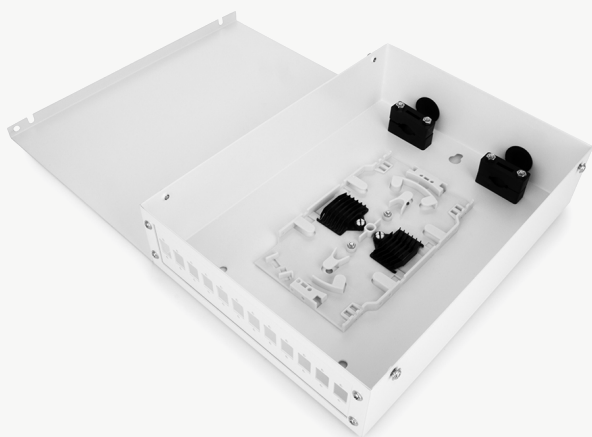

205 x 115 x 32

FIBRE OPTIC TERMINATION BOX TRACOM

FOB-B02

P-FOB-B02

Product information

Product name

Fibre optic termination box Tracom
FOB-B02

Dimensions [HxWxD] [mm]

100 x 80 x 23.5

FIBRE OPTIC TERMINATION BOX TRACOM FOB-C-8S (4112 V.2)

P-FOB-C

Product information

Product name	Number of inlet/outlet ports and max. diameter	Max. number of adapters	Max. number of trays	Dimensions [HxWxD] [mm]	Material
Fibre optic termination box Tracom FOB-C-8S (4112 V.2)	2 × Ø20mm	8 (SC Simplex / LC Duplex)	3	264 x 152 x 45	Cold-rolled steel (white color)

FIBRE OPTIC TERMINATION BOX TRACOM

FOB-C-12S (P4112 v.2)

P-FOB-C-12S

Product information

Product name	Number of inlet/outlet ports and max. diameter	Max. number of adapters	Max. number of trays	Dimensions [HxWxD] [mm]	Material
Fibre optic termination box Tracom FOB-C-12S (P4112 v.2)	2 × Ø20mm	12 (SC Simplex / LC Duplex)	1	264 x 198mm x 65	Cold-rolled steel (white color)