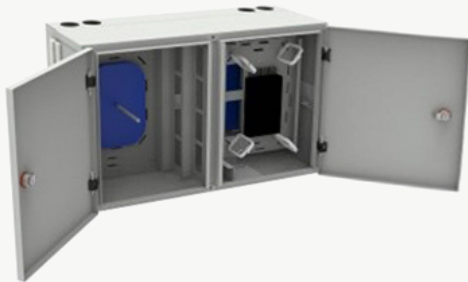

WALL MOUNT OPTICAL DISTRIBUTION CABINET TRACOM CX ODF RDD-FTTH 96F 530/310/200+RESERVE CABLE MODULE

ODF-RDD-FTTH-96J-530-ZK

Product information

Product name	Model	Mechanical protection	Dimensions [HxWxD] [mm]	Material
Wall mount optical distribution cabinet Tracom CX ODF RDD-FTTH 96F 530/310/200+reserve cable module	ODF-RDD-FTTH-96F-530-ZK	IK8	530×310×200	1mm Magnelis coated steel sheet