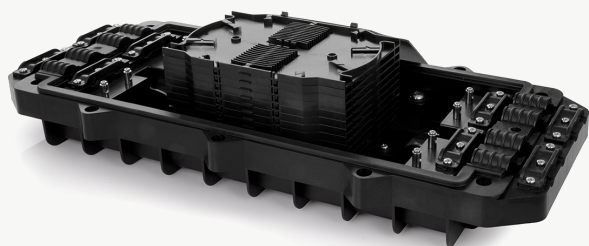

FIBRE OPTIC SPLICE CLOSURE TRACOM

SC-C8-D-O-000 288F-12xP512V1-000

TR-FOSC-C2

Product information

Product name	Number of inlet/ outlet ports and max. diameter	Max. number of trays	Max. number of splices	Dimensions [mm]
Fibre optic splice closure Tracom SC-C8-D-O-000 288F-12xP512V1-000	4× Ø16mm, 4× Ø19mm	12× P025 (12/24) BLACK v.2	288	580 x 250 x 135