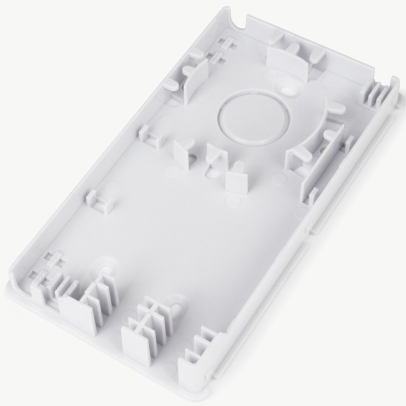

FIBRE OPTIC ENCLOSURES

FIBRE OPTIC TERMINATION BOX TRACOM

FOB-AM-STEEL

P-FOB-AM-STEEL

Product information

Product name

Dimensions
[HxWxD]
[mm]

Fibre optic termination box Tracom
FOB-AM-STEEL

151.5 x 106.5 x 30

FIBRE OPTIC TERMINATION BOX TRACOM

FOB-AM2-4S

P-FOB-AM2-4S

Product information

Product name

Fibre optic termination box Tracom
FOB-AM2-4S

Dimensions [HxWxD] [mm]