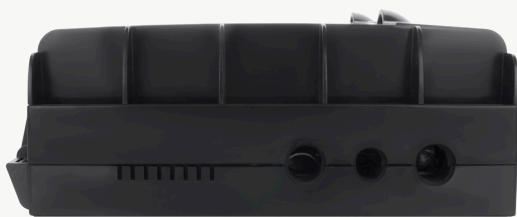

FIBRE OPTIC SPLICE CLOSURE

TRACOM FTTX ODU-LINE 6IN-9S BLK

TR-FTTX-ODU-6IN-9S

Product information

Product name	Dimensions (HxWxD) [mm]	Max. number of trays	Max. number of adapters	Max. number of splices	Number of inlet/outlet ports and max. diameter
Fibre optic splice closure Tracom FTTX ODU-LINE 6IN-9S BLK	360 × 217 × 87	1	9	24	4× ~17mm, 2× ~14mm