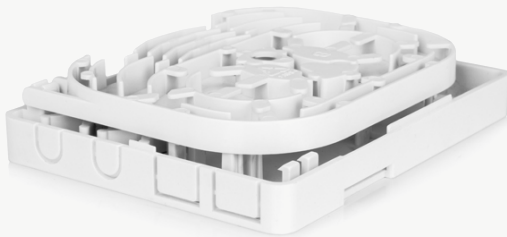

FIBRE OPTIC TERMINATION BOX TRACOM

FOB-A02C

P-FOB-A02C

Product information

Product name

Fibre optic termination box Tracom
FOB-A02C

Dimensions [HxWxD] [mm]

105.6 x 83.6 x 24.5