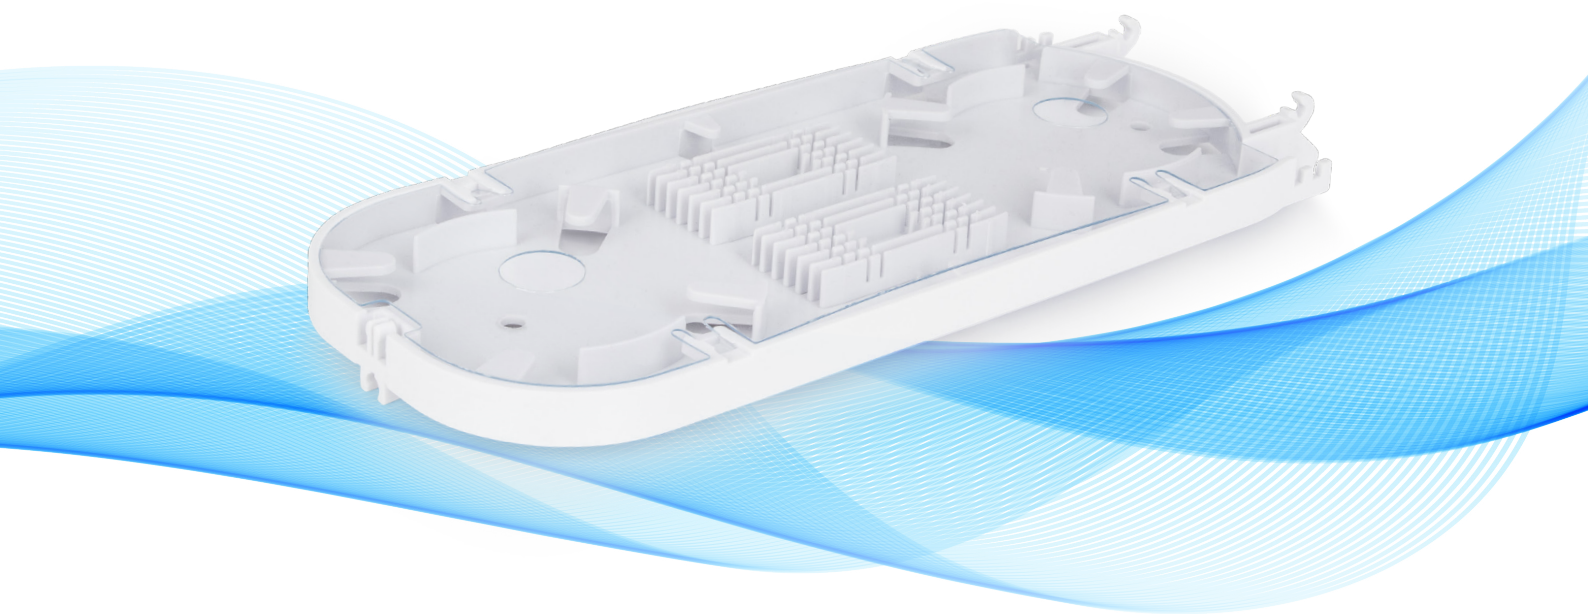

tracom

Splice
trays