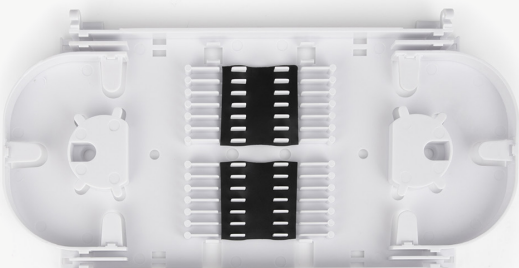

Product information

Product name	Overall dimensions/ tray surface [mm]	Splices	Double laying of splices	Splice protector length [mm]
Fibre optic splice tray Tracom P085V2-24F [1x24F]	280×107.7×13.4/241×107.7×8.4	24	No	60
Fibre optic splice tray Tracom P087V1-12F [1x12F]	227×120×15.5/227×120×15.5	12	No	60
Fibre optic splice tray Tracom P300V1-30F [2x15F]	193×134×17.8/193×125×9.8	16/30**	Yes	60
Fibre optic splice tray Tracom P302V1-24F [2x12F]	224×115.7×18/224×107×12	12/24*	Yes	60

* with double laying splices

** 30 splices possible using 45mm splice protectors