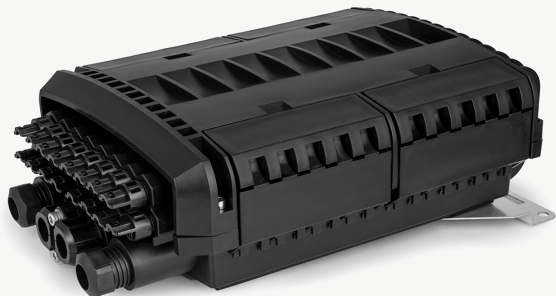

FIBRE OPTIC SPLICE CLOSURE TRACOM FTTX DAC 4+16IN (48/96F +PATCH PANEL) v2

TR-FTTXDAC-4+16IN-XX

Product information

Product name	Number of inlet/outlet ports	Max. number of adapters	Max. number of splices	Dimensions [mm]
Fibre optic splice closure Tracom FTTX DAC 4+16IN Ø4mm +Panel v2	2x Ø10-17,5mm (uncut port) + 2x Ø8-17,5mm + 16x Ø-4mm	24	96*	380 x 245 x 130
Fibre optic splice closure Tracom FTTX DAC 4+16IN Ø6mm +Panel v2	2x Ø10-17,5mm (uncut port) + 2x Ø8-17,5mm + 16x Ø-6mm	24	96*	380 x 245 x 130

* with double arrangement of splices.