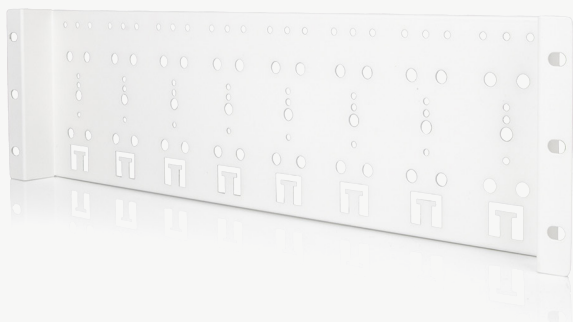

FIBRE OPTIC DISTRIBUTOR TRACOM M8 - CHASSIS 3U 19" (MAX. 8 MODULE T12)

ORG-TUB-3U-M8-CH-19

Product information

Product name	Max. tubes output	Rack	Max. number of modules	Weight [kg]	Dimensions [HxWxD] [mm]	Material
Fibre optic distributor Tracom M8 - Chassis 3U 19" (max. 8 module T12)	96	3U	8	0.8	3U x 19" x 40	Cold-rolled steel (white color)