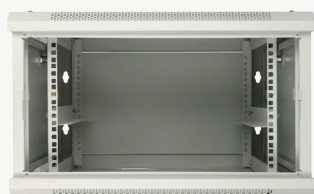

WALL MOUNT RACK CABINET TRACOM 19W-06-0604/0606-GL/ME-BL/GR-1S/2S

19W-06-060X-XX-XX-XS

Product information

Product name	Rack	Cabinet type	Doors	Dimensions [HxWxD] [mm]	Color	Number of sections	Material
Wall mount RACK cabinet TRACOM 19W-06-0604-GL-BL-1S	19" 6U	Hanging	Tempered glass	600 x 450 x 370	Black	1S	Cool-rolled steel
Wall mount RACK cabinet TRACOM 19W-06-0604-GL-GR-1S	19" 6U	Hanging	Tempered glass	600 x 450 x 370	Gray	1S	Cool-rolled steel
Wall mount RACK cabinet TRACOM 19W-06-0604-ME-GR-1S	19" 6U	Hanging	Metal	600 x 450 x 370	Gray	1S	Cool-rolled steel
Wall mount RACK cabinet TRACOM 19W-06-0606-GL-BL-1S	19" 6U	Hanging	Tempered glass	600 x 600 x 370	Black	1S	Cool-rolled steel
Wall mount RACK cabinet TRACOM 19W-06-0606-GL-GR-1S	19" 6U	Hanging	Tempered glass	600 x 600 x 370	Gray	1S	Cool-rolled steel
Wall mount RACK cabinet TRACOM 19W-06-0606-ME-GR-1S	19" 6U	Hanging	Metal	600 x 600 x 370	Gray	1S	Cool-rolled steel
Wall mount RACK cabinet TRACOM 19W-06-0606-GL-BL-2S	19" 6U	Hanging	Tempered glass	600 x 600 x 370	Black	2S	Cool-rolled steel
Wall mount RACK cabinet TRACOM 19W-06-0606-GL-GR-2S	19" 6U	Hanging	Tempered glass	600 x 600 x 370	Gray	2S	Cool-rolled steel