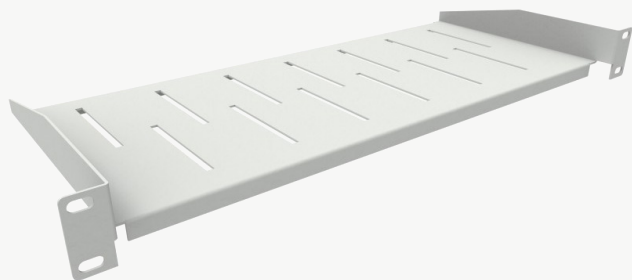

RACK SHELF 19" 1U TRACOM CX, d. 260mm

SZR-SHELF-1U-19-260

Product information

Product name	Dimensions (WxHxD) [mm]	Mechanical protection	Material
RACK shelf 19" 1U Tracom CX, d. 260mm	480×44×260	IK10	1mm Magnelis coated steel sheet