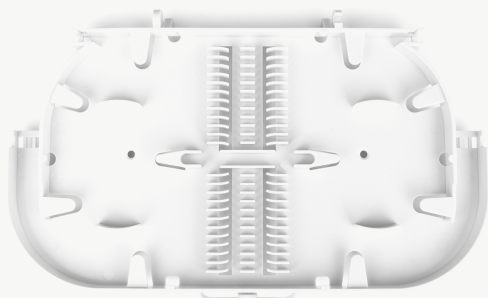

FIBRE OPTIC SPLICE TRAY TRACOM P502V1-24F [1x24F]

T-P5024-24

FIBRE OPTIC SPLICE TRAY TRACOM P502V2-48F [2x24F]

T-P5024-24/48