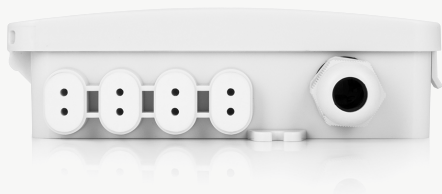

FIBRE OPTIC SPLICE CLOSURE TRACOM

FTTX ODU 5IN-8S

TR-FTTXODU-5IN-8S