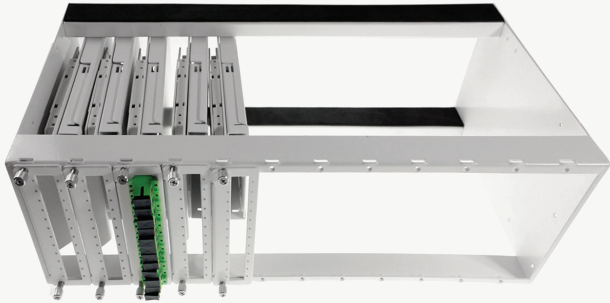

MODULAR FIBRE OPTIC ENCLOSURE TRACOM VERTICAL CHASSIS 3U 19"

P-VERTICAL-CH-3U

Product information

Product name	Enclosure type	Max. number of adapters	Rack	Max. number of modules - cassettes	Weight [kg]	Dimensions [HxWxD] [mm]	Material
Modular fibre optic enclosure Tracom VERTICAL Chassis 3U 19"	Tracom VERTICAL 19"	144 (SC SX / LC DX)	3U	12	1.5	3U x 19" x 225	Cold-rolled steel (white color)