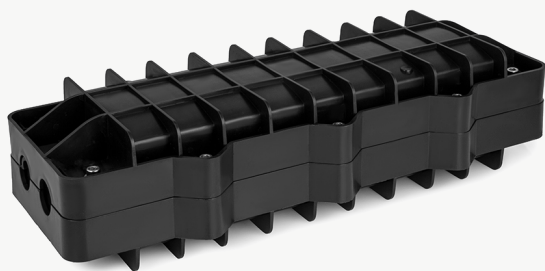

FIBRE OPTIC SPLICE CLOSURE TRACOM

SC-C4-D-O-000 120F-05xP025V2-000

TR-FOSC-C

Product information

Product name	Number of inlet/ outlet ports and max. diameter	Max. number of trays	Max. number of splices	Dimensions [mm]
Fibre optic splice closure Tracom SC-C4-D-O-000 120F-05xP025V2-000	4× Φ20mm	5× P025 (12/24) BLACK v.2	60/120*	425 x 174 x 150

* with double arrangement of splices.