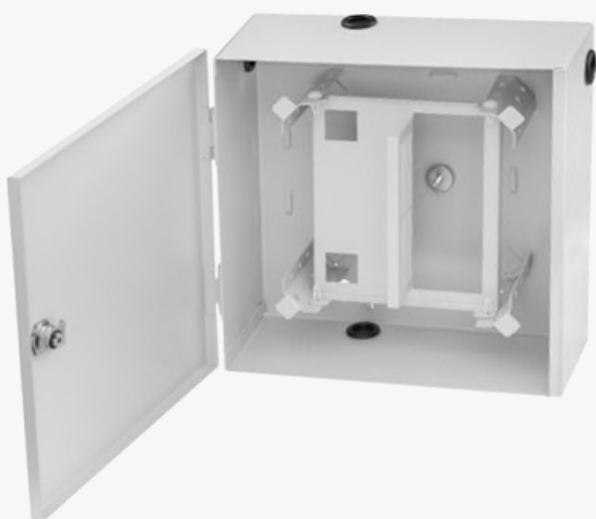

WALL MOUNT OPTICAL DISTRIBUTION CABINET

TRACOM CX ODF SZKŁD 24F 250/250/100

SKRZYN ZK 25-25-10 P

Product information

Product name	Model	Mechanical protection	Ports/cable entries (cable glands and/or rubber grommets)	Max. number of adapters	Dimensions [HxWxD] [mm]	Material
Wall mount optical distribution cabinet Tracom CX ODF SZKŁD 24F 250/250/100	SKRZYN ZK 25-25-10 P	IK8	4x Ø19mm	24 SC Simplex	250×250×100	1mm Magnelis coated steel sheet