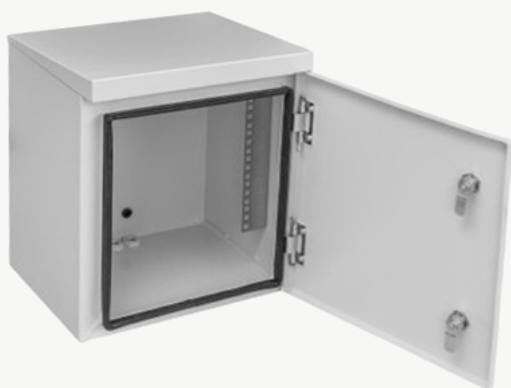

FIELD RACK CABINET TRACOM CX ODF-R

12/18U SZW-19"

SZR-SZW-XXU-19-XX/XX

Product information

Product name	Mechanical protection	Dimensions [HxWxD] [mm]	Material
Field RACK cabinet Tracom CX ODF-R 12U SZW-19"	IK10	610×890×610	1mm Magnelis coated steel sheet
Field RACK cabinet Tracom CX ODF-R 18U SZW-19"	IK10	610×890×610	1mm Magnelis coated steel sheet