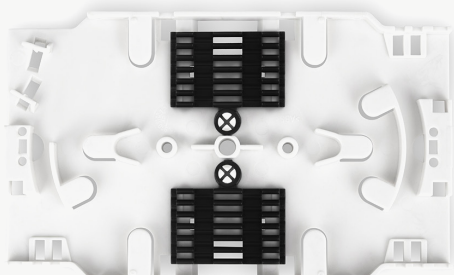

FIBRE OPTIC SPLICE TRAY TRACOM P411V2-12F [1x12F]

T-P4112-12-V2