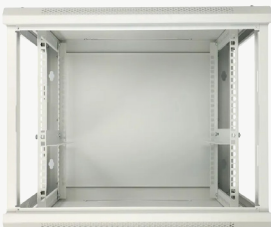

WALL MOUNT RACK CABINET TRACOM 19W-12-0604/0606-GL/ME-BL/GR-1S/2S

19W-12-060X-XX-XX-XS

Product information

Product name	Rack	Cabinet type	Doors	Dimensions [HxWxD] [mm]	Color	Number of sections	Material
Wall mount RACK cabinet TRACOM 19W-12-0604-GL-BL-1S	19" 12U	Hanging	Tempered glass	600 x 450 x 640	Black	1S	Cool-rolled steel
Wall mount RACK cabinet TRACOM 19W-12-0604-GL-GR-1S	19" 12U	Hanging	Tempered glass	600 x 450 x 640	Gray	1S	Cool-rolled steel
Wall mount RACK cabinet TRACOM 19W-12-0604-ME-GR-1S	19" 12U	Hanging	Metal	600 x 450 x 640	Gray	1S	Cool-rolled steel
Wall mount RACK cabinet TRACOM 19W-12-0606-GL-BL-1S	19" 12U	Hanging	Tempered glass	600 x 600 x 640	Black	1S	Cool-rolled steel
Wall mount RACK cabinet TRACOM 19W-12-0606-GL-GR-1S	19" 12U	Hanging	Tempered glass	600 x 600 x 640	Gray	1S	Cool-rolled steel
Wall mount RACK cabinet TRACOM 19W-12-0606-ME-GR-1S	19" 12U	Hanging	Metal	600 x 600 x 640	Gray	1S	Cool-rolled steel
Wall mount RACK cabinet TRACOM 19W-12-0606-GL-BL-2S	19" 12U	Hanging	Tempered glass	600 x 600 x 640	Black	2S	Cool-rolled steel
Wall mount RACK cabinet TRACOM 19W-12-0606-GL-GR-2S	19" 12U	Hanging	Tempered glass	600 x 600 x 640	Gray	2S	Cool-rolled steel