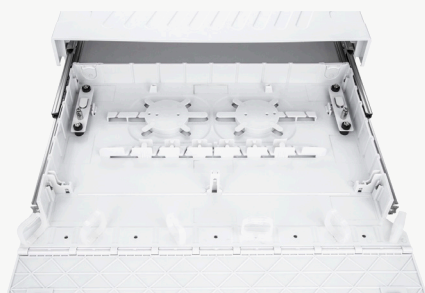

PATCH PANEL TRACOM SLIDE 19" 2U (P3024)

P-PATCHPANEL-X-XX-2U

Product information

Product name	Max. number of adapters	Rack	Max. number of trays (splices)	Dimensions [HxWxD] [mm]	Weight [kg]	Material	Inlet/outlet ports
Patch Panel Tracom SLIDE 19" 2U, 12x SC Duplex (4xP3024)	12	2U	4 x P3024 (12/24)	1U × 19" × 300	2.60	ABS + Steel	2 x 20.5mm
Patch Panel Tracom SLIDE 19" 2U, 12x SC Simplex (4xP3024)	12	2U	4 x P3024 (12/24)	1U × 19" × 300	2.60	ABS + Steel	2 x 20.5mm
Patch Panel Tracom SLIDE 19" 2U, 24x SC Duplex (4xP3024)	24	2U	4 x P3024 (12/24)	1U × 19" × 300	2.60	ABS + Steel	2 x 20.5mm
Patch Panel Tracom SLIDE 19" 2U, 24x SC Simplex (4xP3024)	24	2U	4 x P3024 (12/24)	1U × 19" × 300	2.60	ABS + Steel	2 x 20.5mm
Patch Panel Tracom SLIDE 19" 2U, 48x SC Simplex (4xP3024)	48	2U	4 x P3024 (12/24)	1U × 19" × 300	2.60	ABS + Steel	2 x 20.5mm