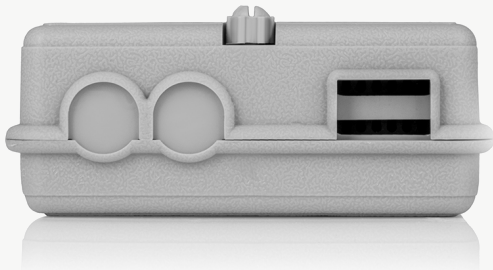

FIBRE OPTIC TERMINATION BOX TRACOM

FOB-DM (P037)

P-FOB-DM

Product information

Product name	Number of inlet/outlet ports and max. diameter	Max. number of adapters	Max. number of splices	Dimensions [HxWxD] [mm]
Fibre optic termination box Tracom FOB-DM (P037)	2 × Ø16mm	4 × P037	24/48	288 x 158 x 55