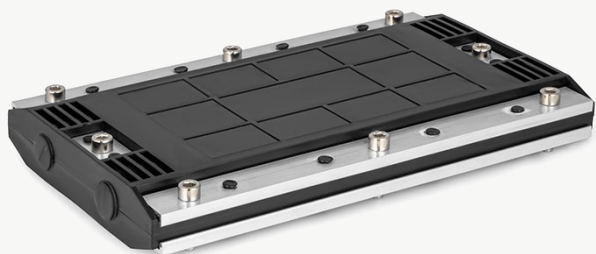

FIBRE OPTIC SPLICE CLOSURE TRACOM

SC-E4-D-O-000 024F-01x000000-000

TR-FOSC-E

Product information

Product name	Number of inlet/ outlet ports and max. diameter	Max. number of trays	Max. number of splices	Dimensions [mm]
Fibre optic splice closure Tracom SC-E4-D-O-000 024F-01x000000-000	4 x ~15mm	1	12/24*	243 x 149.5 x 31

* with double arrangement of splices.