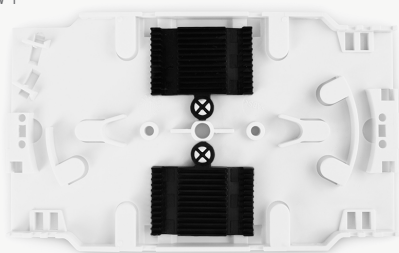

SPLICE TRAYS

FIBRE OPTIC SPLICE TRAY TRACOM P411V4-24F [1x24F] ANT

T-P4112-24-V4