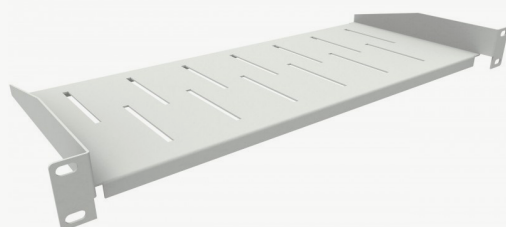

RACK SHELF 19" 1U TRACOM CX, d. 200mm

SZR-SHELF-1U-19-200

Product information			
Product name	Mechanical protection	Dimensions [HxWxD] [mm]	Material
RACK shelf 19" 1U Tracom CX, d. 200mm	IK10	480×44×200	1mm Magnelis coated steel sheet