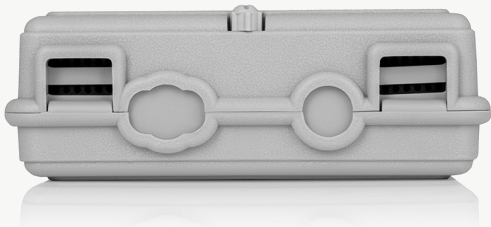

FIBRE OPTIC TERMINATION BOX TRACOM

FOB-D (P009)

P-FOB-D

Product information

Product name	Number of inlet/outlet ports and max. diameter	Max. number of trays	Max. number of splices	Dimensions [HxWxD] [mm]
Fibre optic termination box Tracom FOB-D (P009)	2 × Ø16mm	3 x P009	18/36	288 x 178 x 55