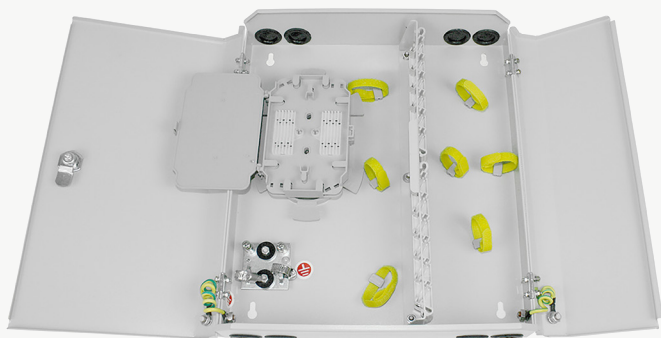

WALL MOUNT OPTICAL DISTRIBUTION CABINET TRACOM ODF-B 24/48F (STAINLESS STEEL 201)

S-ODF-B-XXJ-SS

Product information

Product name	Model	Degree of protection	Ports/cable entries (cable glands and/or rubber grommets)	Max. number of adapters	Max. number of splices	Dimensions [HxWxD] [mm]	Material
Wall mount optical distribution cabinet Tracom ODF-B 24F (stainless steel 201)	ODF-B-24JF	IP30	Up: 4 x Φ 25mm Down: 4 x Φ 25mm	24 SC Simplex	24 (2 x Tray 12F)	350 x 315 x 85	Stainless steel 201
Wall mount optical distribution cabinet Tracom ODF-B 48F (stainless steel 201)	ODF-B-48F	IP30	Up: 2 x Φ 25mm + 2 x Φ 40mm Down: 2 x Φ 25mm + 2 x Φ 40mm	48 SC Simplex	48 (4 x Tray 12F)	350 x 315 x 145	Stainless steel 201