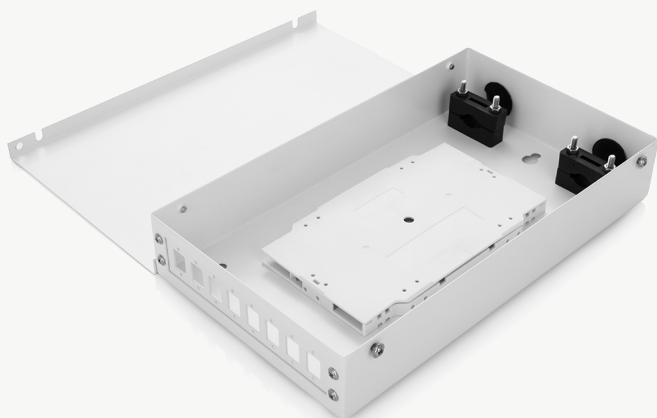

183 x 130 x 31

FIBRE OPTIC TERMINATION BOX TRACOM

FOB-A08

P-FOB-A08

Product information

Product name

Fibre optic termination box Tracom
FOB-A08

Dimensions [HxWxD] [mm]

205 x 115 x 32

FIBRE OPTIC TERMINATION BOX TRACOM

FOB-B02

P-FOB-B02

Product information

Product name

Fibre optic termination box Tracom
FOB-B02

Dimensions [HxWxD] [mm]

100 x 80 x 23.5

FIBRE OPTIC TERMINATION BOX TRACOM FOB-C-8S (4112 V.2)

P-FOB-C

Product information

Product name	Number of inlet/outlet ports and max. diameter	Max. number of adapters	Max. number of trays	Dimensions [HxWxD] [mm]	Material
Fibre optic termination box Tracom FOB-C-8S (4112 V.2)	2 × Ø20mm	8 (SC Simplex / LC Duplex)	3	264 x 152 x 45	Cold-rolled steel (white color)