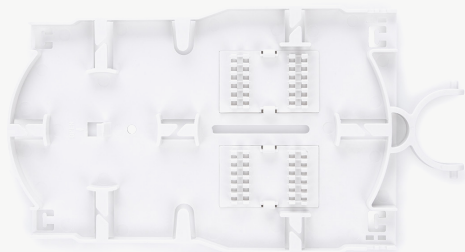

SPLICE TRAYS

FIBRE OPTIC SPLICE TRAY TRACOM P085V2-24F [1x24F]

T-P085-24-V2

FIBRE OPTIC SPLICE TRAY TRACOM P087V1-12F [1x12F]

T-P087-12

FIBRE OPTIC SPLICE TRAY TRACOM P300V1-30F [2x15F]

T-P300-16

FIBRE OPTIC SPLICE TRAY TRACOM P302V1-24F [2x12F]

T-P3024-24

Product information

Product name	Overall dimensions/ tray surface [mm]	Splices	Double laying of splices	Splice protector length [mm]
Fibre optic splice tray Tracom P085V2-24F [1x24F]	280×107.7×13.4/241×107.7×8.4	24	No	60
Fibre optic splice tray Tracom P087V1-12F [1x12F]	227×120×15.5/227×120×15.5	12	No	60
Fibre optic splice tray Tracom P300V1-30F [2x15F]	193×134×17.8/193×125×9.8	16/30**	Yes	60
Fibre optic splice tray Tracom P302V1-24F [2x12F]	224×115.7×18/224×107×12	12/24*	Yes	60

* with double laying splices

** 30 splices possible using 45mm splice protectors