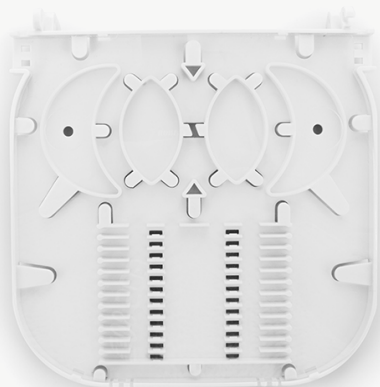

FIBRE OPTIC SPLICE TRAY TRACOM P018V1-12F [1x12F]

T-P018-12

Product information

Product name	Overall dimensions/ tray surface [mm]	Splices	Double laying of splices	Splice protector length [mm]
Fibre optic splice tray Tracom P018V1-12F [1x12F]	123x126.7x14/ 119.8x116.9x5.6	12	No	60