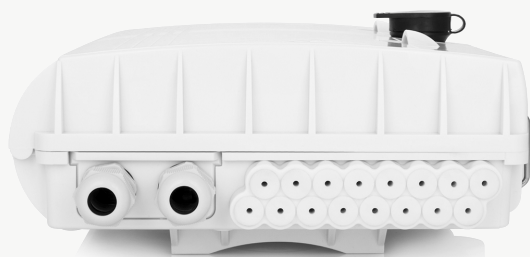

* weight net (without packaging and accessories).

** with double arrangement of splices.

FIBRE OPTIC SPLICE CLOSURES

FIBRE OPTIC SPLICE CLOSURE TRACOM FTTX MDU C16 (2xPG)

TR-FTTX-MDU-C16

Product information