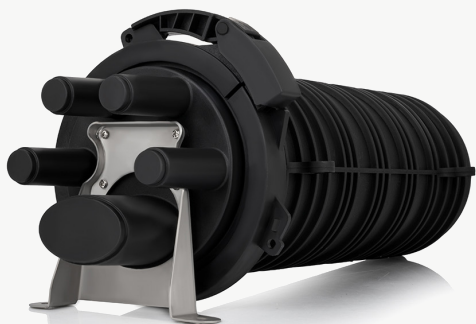

* net weight (closure + mounting bracket) [without accessories, packaging / without trays]

** with double arrangement of splices.

FIBRE OPTIC SPLICE CLOSURE TRACOM

SC-L5-T-A-000 144F-06xP085VX-B12

TR-FOSC-L