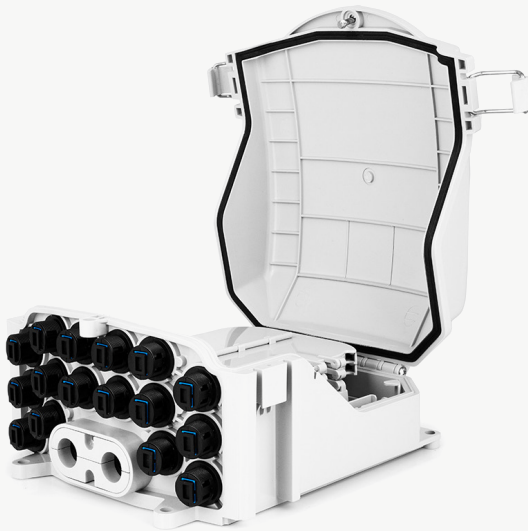

FIBRE OPTIC SPLICE CLOSURE TRACOM FTTX MDU I16R (UNCUT PORT) + 16xSC/UPC

TR-FTTXMDU-I16R-SCU

Product information

Product name	Dimensions (HxWxD) [mm]	Weight [kg]	Grounding	Max. number of splices	Max. number of adapters	Sealing	Number of inlet/outlet ports and max. diameter
Fibre optic splice closure Tracom FTTX MDU I16R (uncut port) + 16xSC/UPC	275×210×117.6	1.24	No	16/32*	16x SC SX	Mechanical	2× Φ11.8-18mm + 16× SC SX adapter ports

*with double arrangement of splices.