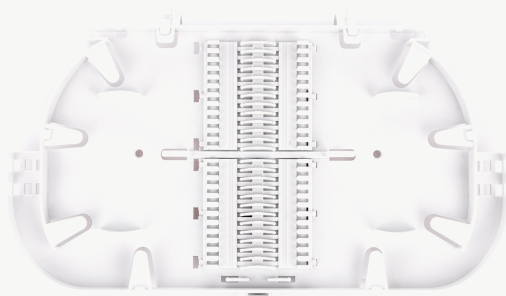

SPLICE TRAYS

FIBRE OPTIC SPLICE TRAY TRACOM P411V4-24F [1x24F] ANT

T-P4112-24-V4

FIBRE OPTIC SPLICE TRAY TRACOM P502V1-24F [1x24F]

T-P5024-24

FIBRE OPTIC SPLICE TRAY TRACOM P502V2-48F [2x24F]

T-P5024-24/48

FIBRE OPTIC SPLICE TRAY TRACOM P512V1-24F [1x24F] BLACK

T-P5112-24-B

Product information

Product name	Overall dimensions/ tray surface [mm]	Splices	Double laying of splices	Splice protector length [mm]
Fibre optic splice tray Tracom P411V4-24F [1x24F] ANT	154.7×92.0×9.8/154.4×88×6	24	No	Splice protection ANT
Fibre optic splice tray Tracom P502V1-24F [1x24F]	227.0×135.0×21.1/193.0×117.3×10.1	24	No	60
Fibre optic splice tray Tracom P502V2-48F [2x24F]	227.0×135.0×21.1/193.0×117.3×10.1	24/48*	Yes	60
Fibre optic splice tray Tracom P512V1-24F [1x24F] BLACK	200.0×147.0×14.7/193.0×130.9×6.0	24	No	60

* with double laying splices