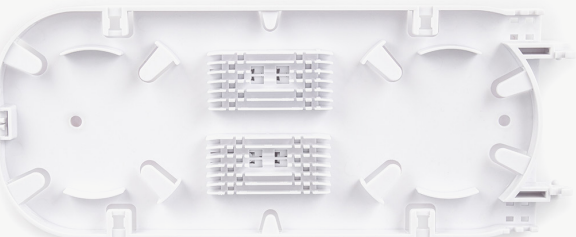

FIBRE OPTIC SPLICE TRAY TRACOM P010V2-24F [2x12F]

T-P010-12-V2

FIBRE OPTIC SPLICE TRAY TRACOM P023V1-24F [2x12F]

T-P023-12