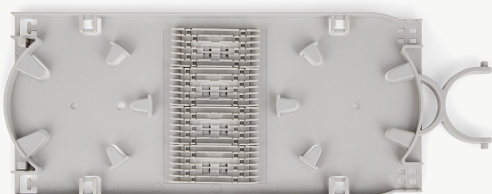

Product information

Product name	Overall dimensions/ tray surface [mm]	Splices	Double laying of splices	Splice protector length [mm]
Fibre optic splice tray Tracom P037V1-12F [2x06F]	107 x 92 x 15.8/ 104 x 152 x 9.1	6/12*	Yes	45
Fibre optic splice tray Tracom P037V2-12F [2x06F]	107 x 92 x 15.8/ 104 x 152 x 9.1	6/12*	Yes	45
Fibre optic splice tray Tracom P045V1-24F [2x12F]	250x110.4x16/ 206x108.8x8	12/24	Yes	60
Fibre optic splice tray Tracom P085V1-24F [1x24F]	280 x 107.7 x 13.4/ 241 x 107.7 x 8.4	24	No	60