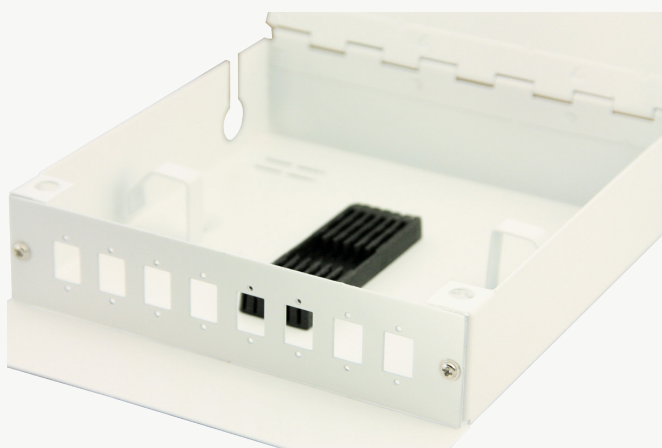

FIBRE OPTIC TERMINATION BOX TRACOM

FOB-K08

P-FOB-K08

Product information

Product name	Number of inlet/outlet ports and max. diameter	Max. number of adapters	Max. number of splices	Dimensions [HxWxD] [mm]	Material
Fibre optic termination box Tracom FOB-K08	1 × Ø16mm (or PG9)	8	12	203 x 168 x 50	Cold-rolled steel (white color)