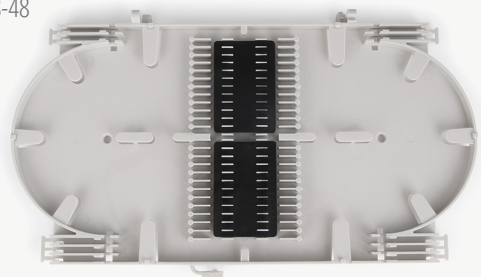

SPLICE TRAYS

FIBRE OPTIC SPLICE TRAY TRACOM P304V1-48F [2x24F]

T-P3048-48

FIBRE OPTIC SPLICE TRAY TRACOM P411V1-12F [1x12F]

T-P4112-12