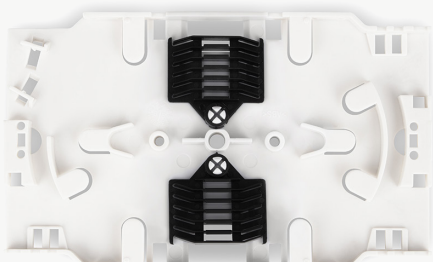

SPLICE TRAYS

FIBRE OPTIC SPLICE TRAY TRACOM P304V1-48F [2x24F]

T-P3048-48

FIBRE OPTIC SPLICE TRAY TRACOM P411V1-12F [1x12F]

T-P4112-12

FIBRE OPTIC SPLICE TRAY TRACOM P411V2-12F [1x12F]

T-P4112-12-V2

FIBRE OPTIC SPLICE TRAY TRACOM P411V3-12F [1x12F]

T-P4112-12-V3

Product information				
Product name	Overall dimensions/ tray surface [mm]	Splices	Double laying of splices	Splice protector length [mm]
Fibre optic splice tray Tracom P304V1-48F [2x24F]	275×158,4×19/275×144×11,4	24/48*	Yes	60
Fibre optic splice tray Tracom P411V1-12F [1x12F]	154,5 x 92 x 9,8/154,5 x 92 x 7,8	12	No	45
Fibre optic splice tray Tracom P411V2-12F [1x12F]	154,5 x 92 x 9,8/154,5 x 92 x 7,8	12	No	45
Fibre optic splice tray Tracom P411V3-12F [1x12F]	154,5×99,4×14,8/154,5×92×7,8	12	No	45

* with double laying splices