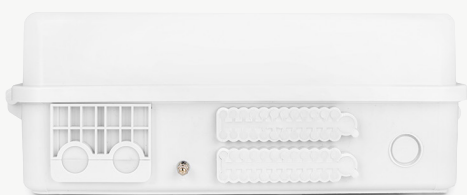

* weight net (without packaging and accessories).

** with double arrangement of splices.

FIBRE OPTIC SPLICE CLOSURE TRACOM

FTTX MDU E48 v2 (UNCUT PORT) + 4x SPLIT BOX 1x8

TR-FTTX-MDU-E48-V2-S

Product information