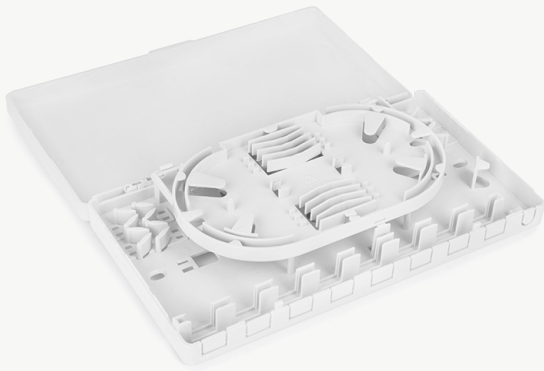

152 x 105 x 32

FIBRE OPTIC TERMINATION BOX TRACOM

FOB-A04C

P-FOB-A04C

Product information

Product name

Fibre optic termination box Tracom
FOB-A04C

Dimensions [HxWxD] [mm]

183 x 130 x 31

FIBRE OPTIC TERMINATION BOX TRACOM

FOB-A08

P-FOB-A08

Product information

Product name

Fibre optic termination box Tracom
FOB-A08

Dimensions [HxWxD] [mm]