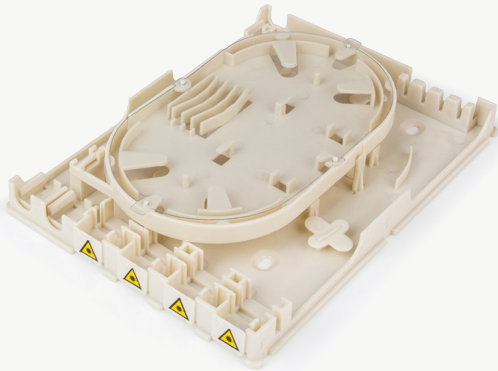

129.6 x 83.6 x 24

FIBRE OPTIC TERMINATION BOX TRACOM

FOB-A02C

P-FOB-A02C

Product information

Product name

Fibre optic termination box Tracom
FOB-A02C

Dimensions [HxWxD] [mm]

105.6 x 83.6 x 24.5

FIBRE OPTIC TERMINATION BOX TRACOM

FOB-A04

P-FOB-A04

Product information

Product name

Fibre optic termination box Tracom
FOB-A04

Dimensions [HxWxD] [mm]

152 x 105 x 32

FIBRE OPTIC TERMINATION BOX TRACOM

FOB-A04C

P-FOB-A04C

Product information

Product name

Fibre optic termination box Tracom
FOB-A04C

Dimensions [HxWxD] [mm]