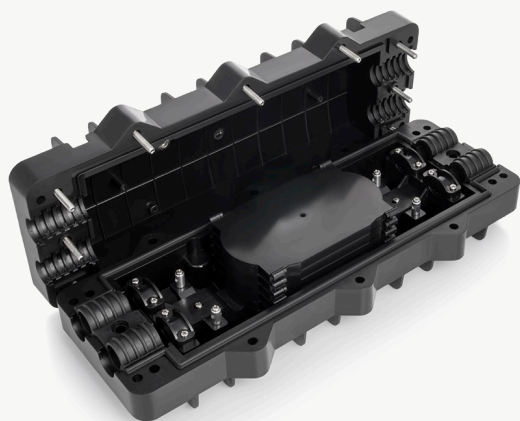

FIBRE OPTIC SPLICE CLOSURE TRACOM

SC-C4-D-O-000 120F-05xP025V2-000

TR-FOSC-C

Product information

Product name	Number of inlet/ outlet ports and max. diameter	Max. number of trays	Max. number of splices	Dimensions [mm]
Fibre optic splice closure Tracom SC-C4-D-O-000 120F-05xP025V2-000	4× Φ20mm	5× P025 (12/24) BLACK v.2	60/120*	425 x 174 x 150

* with double arrangement of splices.