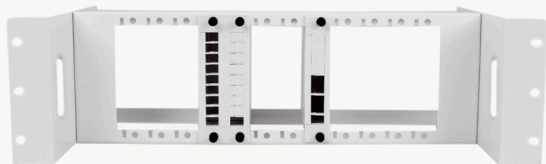

MODULAR FIBRE OPTIC ENCLOSURE TRACOM ODF CHASSIS 3U 19" (A+A2)

P-ODF-CH-3U-AA2-STL

Product information

Product name	Enclosure type	Max. number of adapters	Rack	Max. number of modules - cassettes	Weight [kg]	Dimensions [HxWxD] [mm]	Material
Modular fibre optic enclosure Tracom ODF Chassis 3U 19" (A+A2)	Tracom VERTICAL 19"	108 (SC SX/LC DX)	3U	6 - 12	1.5	3U × 19" × 190	Cold-rolled steel (white color)