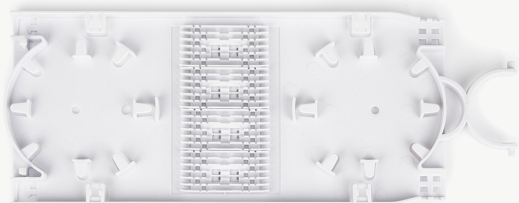

SPLICE TRAYS

FIBRE OPTIC SPLICE TRAY TRACOM P085V2-24F [1x24F]

T-P085-24-V2

FIBRE OPTIC SPLICE TRAY TRACOM P087V1-12F [1x12F]

T-P087-12