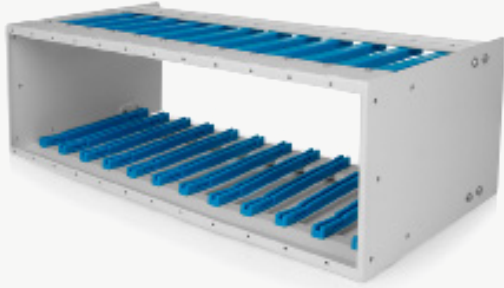

MODULAR FIBRE OPTIC ENCLOSURE TRACOM VERTICAL CHASSIS 3U 19" v.2

P-VERTICAL-CH-3U-V2

Product information

Product name	Enclosure type	Max. number of adapters	Rack	Max. Number of modules - cassettes	Weight [kg]	Dimensions [HxWxD] [mm]	Material
Modular fibre optic enclosure Tracom VERTICAL Chassis 3U 19" v.2	Tracom VERTICAL 19"	144 (SC SX / LC DX)	3U	12	1.5	3U x 19" x 225	Cold-rolled steel (white color)