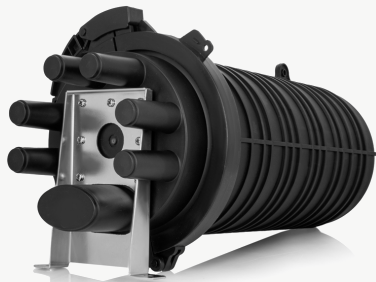

FIBRE OPTIC SPLICE CLOSURE TRACOM

SC-U7-T-A-000 288F-12xP085VX-B12

TR-FOSC-U

Product information

Product name	Type	Height (Ødome/ Øassembly) [mm]	Weight [kg]	Tray (splices)	Max. number of splices	Max. number of adapters	Sealing	Ports [mm]	
								Round	Oval
Fibre optic splice closure Tracom SC-U7-T-A-000 288F-12xP085VX-B12	A	520.00 (185.00/265.00)	2.55* 3.35	P085 (24)	288 (12)	-	Heat shrink	6× (17.5)	1× (37×69)

* net weight (closure + mounting bracket) [without accessories, packaging / without trays]

** with double arrangement of splices.