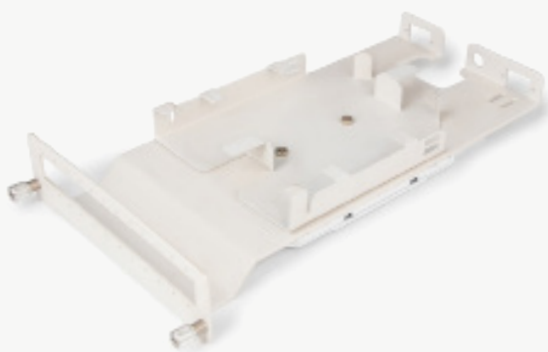

MODULAR FIBRE OPTIC ENCLOSURE TRACOM VERTICAL CHASSIS 3U 19" v.2

P-VERTICAL-CH-3U-V2

Product information

Product name	Enclosure type	Max. number of adapters	Rack	Max. Number of modules - cassettes	Weight [kg]	Dimensions [HxWxD] [mm]	Material
Modular fibre optic enclosure Tracom VERTICAL Chassis 3U 19" v.2	Tracom VERTICAL 19"	144 (SC SX / LC DX)	3U	12	1.5	3U x 19" x 225	Cold-rolled steel (white color)

MODULAR FIBRE OPTIC ENCLOSURE TRACOM VERTICAL - MODULE 12x SC SIMPLEX (12)

P-VERTICAL-M-12SCSX

Product information

Product name	Enclosure type	Max. number of adapters	Rack	Max. number of splices	Dimensions [HxWxD] [mm]	Material
Modular fibre optic enclosure Tracom VERTICAL - Module 12x SC Simplex (12)	Pull-out cassette	12 (SC SX / LC DX)	3U	12	131 x 36 x 225	Cold-rolled steel (white color)
Modular fibre optic enclosure Tracom VERTICAL - Module 12x SC Simplex (12) v.2	Pull-out cassette	12 (SC SX/ LC DX)	3U	12	131 x 36 x 225	Cold-rolled steel (white color)