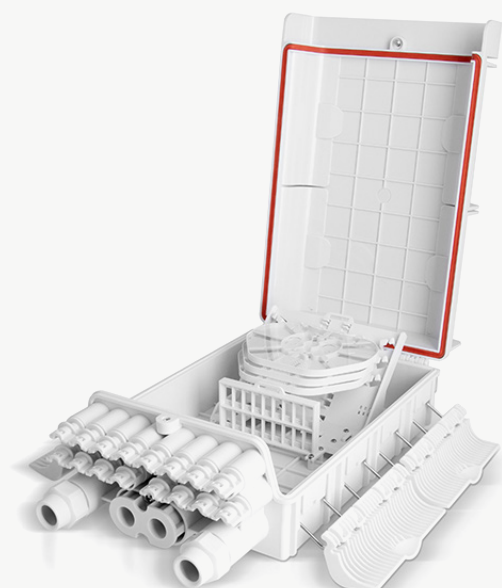

FIBRE OPTIC SPLICE CLOSURE TRACOM FTTX MDU G16 (2xPG + UNCUT PORT)

TR-FTTX-MDU-G16-24S

Product information

Product name	Dimensions (HxWxD) [mm]	Weight [kg]	Grounding	Max. number of splices	Max. number of adapters	Sealing	Ports [mm]	
							Round	Oval
Fibre optic splice closure Tracom FTTX MDU G16 (2xPG + uncut port)	385 x 232 x 130.5	1.9* 2.25	No	18/36**	18x SC SX	Mechanical	16x (3.0) +2x (11.5[PG])	2x (16.5 [uncut port])
Fibre optic splice closure Tracom FTTX MDU G16 (2xPG + uncut port) 24S	385 x 232 x 130.5	1.9* 2.25	No	18/36**	24x SC SX	Mechanical	16x (3.0) +2x (11.5[PG])	2x (16.5 [uncut port])

* weight net (without packaging and accessories).

** with double arrangement of splices.