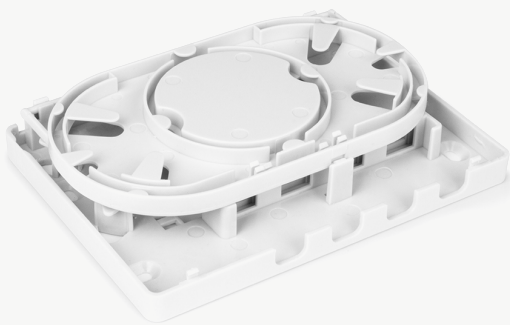

165 x 90 x 24

FIBRE OPTIC TERMINATION BOX TRACOM

FOB-A02

P-FOB-A02

Product information

Product name

Fibre optic termination box Tracom
FOB-A02

Dimensions [HxWxD] [mm]

129.6 x 83.6 x 24

FIBRE OPTIC TERMINATION BOX TRACOM

FOB-A02C

P-FOB-A02C

Product information

Product name

Fibre optic termination box Tracom
FOB-A02C

Dimensions [HxWxD] [mm]

105.6 x 83.6 x 24.5

FIBRE OPTIC TERMINATION BOX TRACOM

FOB-A04

P-FOB-A04

Product information

Product name

Fibre optic termination box Tracom
FOB-A04

Dimensions [HxWxD] [mm]