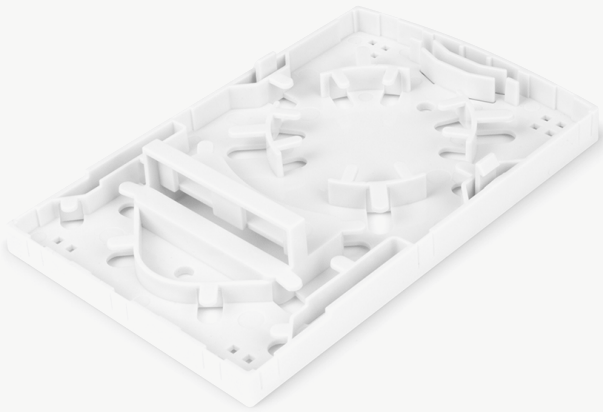

151.5 x 106.5 x 30

FIBRE OPTIC TERMINATION BOX TRACOM

FOB-AM2-4S

P-FOB-AM2-4S

Product information

Product name

Fibre optic termination box Tracom
FOB-AM2-4S

Dimensions [HxWxD] [mm]

165 x 90 x 24

FIBRE OPTIC TERMINATION BOX TRACOM

FOB-A02

P-FOB-A02

Product information

Product name

Fibre optic termination box Tracom
FOB-A02

Dimensions [HxWxD] [mm]