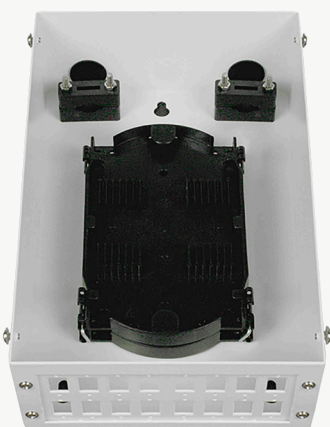

100 x 80 x 23.5

FIBRE OPTIC TERMINATION BOX TRACOM FOB-C-8S (4112 V.2)

P-FOB-C

Product information

Product name	Number of inlet/outlet ports and max. diameter	Max. number of adapters	Max. number of trays	Dimensions [HxWxD] [mm]	Material
Fibre optic termination box Tracom FOB-C-8S (4112 V.2)	2 × Ø20mm	8 (SC Simplex / LC Duplex)	3	264 x 152 x 45	Cold-rolled steel (white color)

FIBRE OPTIC TERMINATION BOX TRACOM

FOB-C-12S (P4112 v.2)

P-FOB-C-12S

Product information

Product name	Number of inlet/outlet ports and max. diameter	Max. number of adapters	Max. number of trays	Dimensions [HxWxD] [mm]	Material
Fibre optic termination box Tracom FOB-C-12S (P4112 v.2)	2 × Ø20mm	12 (SC Simplex / LC Duplex)	1	264 x 198mm x 65	Cold-rolled steel (white color)

FIBRE OPTIC TERMINATION BOX TRACOM

FOB-C2-16S (P025)

P-FOB-C2

Product information

Product name	Number of inlet/outlet ports and max. diameter	Max. number of adapters	Max. number of trays	Dimensions [HxWxD] [mm]	Material
Fibre optic termination box Tracom FOB-C2-16S (P025)	2 × Ø20mm	16 (SC Simplex / LC Duplex)	5	264 x 156 x 72	Cold-rolled steel (white color)