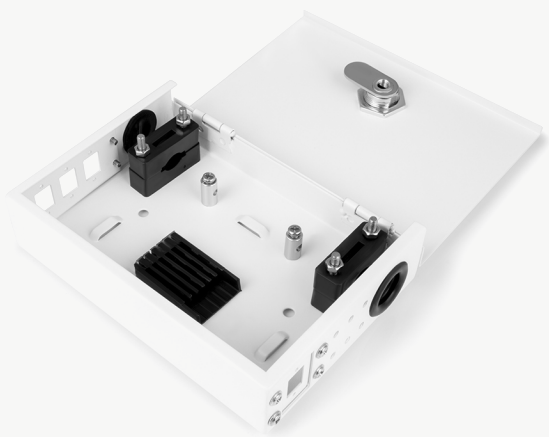

FIBRE OPTIC TERMINATION BOX TRACOM

FOB-G06

P-FOB-G06

Product information

Product name	Number of inlet/outlet ports and max. diameter	Max. number of adapters	Max. number of splices	Dimensions [HxWxD] [mm]	Material
Fibre optic termination box Tracom FOB-G06	2 × Ø20mm	4	6	155 x 112 x 40	Cold-rolled steel (white color)