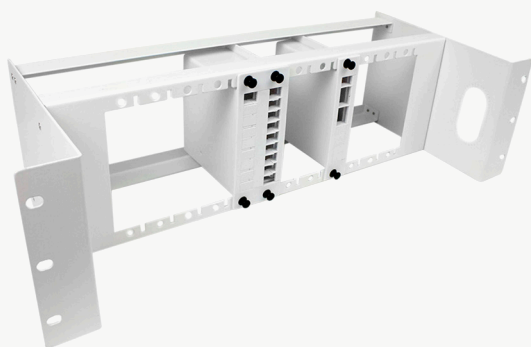

MODULAR FIBRE OPTIC ENCLOSURE TRACOM ODF CHASSIS 3U 19" (A+A2)

P-ODF-CH-3U-AA2-STL

Product information

Product name	Enclosure type	Max. number of adapters	Rack	Max. number of modules - cassettes	Weight [kg]	Dimensions [HxWxD] [mm]	Material
Modular fibre optic enclosure Tracom ODF Chassis 3U 19" (A+A2)	Tracom VERTICAL 19"	108 (SC SX/LC DX)	3U	6 - 12	1.5	3U × 19" × 190	Cold-rolled steel (white color)