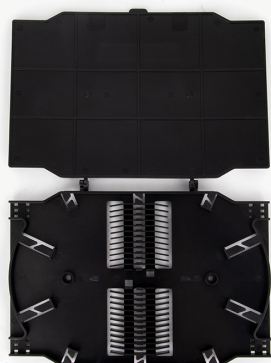

T-P5024-24/48

FIBRE OPTIC SPLICE TRAY TRACOM P512V1-24F [1x24F] BLACK

T-P5112-24-B

Product information

Product name	Overall dimensions/ tray surface [mm]	Splices	Double laying of splices	Splice protector length [mm]
Fibre optic splice tray Tracom P411V4-24F [1x24F] ANT	154.7×92.0×9.8/154.4×88×6	24	No	Splice protection ANT
Fibre optic splice tray Tracom P502V1-24F [1x24F]	227.0×135.0×21.1/193.0×117.3×10.1	24	No	60
Fibre optic splice tray Tracom P502V2-48F [2x24F]	227.0×135.0×21.1/193.0×117.3×10.1	24/48*	Yes	60
Fibre optic splice tray Tracom P512V1-24F [1x24F] BLACK	200.0×147.0×14.7/193.0×130.9×6.0	24	No	60