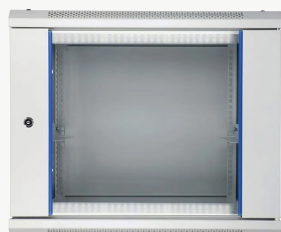

WALL MOUNT RACK CABINET TRACOM 19W-09-0604/0606-GL/ME-BL/GR-1S/2S

19W-09-060X-XX-XX-XS

Product information

Product name	Rack	Cabinet type	Doors	Dimensions [HxWxD] [mm]	Color	Number of sections	Material
Wall mount RACK cabinet TRACOM 19W-09-0604-GL-BL-1S	19" 9U	Hanging	Tempered glass	600 x 450 x 505	Black	1S	Cool-rolled steel
Wall mount RACK cabinet TRACOM 19W-09-0604-GL-GR-1S	19" 9U	Hanging	Tempered glass	600 x 450 x 505	Gray	1S	Cool-rolled steel
Wall mount RACK cabinet TRACOM 19W-09-0604-ME-GR-1S	19" 9U	Hanging	Metal	600 x 450 x 505	Gray	1S	Cool-rolled steel
Wall mount RACK cabinet TRACOM 19W-09-0606-GL-BL-1S	19" 9U	Hanging	Tempered glass	600 x 600 x 505	Black	1S	Cool-rolled steel
Wall mount RACK cabinet TRACOM 19W-09-0606-GL-GR-1S	19" 9U	Hanging	Tempered glass	600 x 600 x 505	Gray	1S	Cool-rolled steel
Wall mount RACK cabinet TRACOM 19W-09-0606-ME-GR-1S	19" 9U	Hanging	Metal	600 x 600 x 505	Gray	1S	Cool-rolled steel
Wall mount RACK cabinet TRACOM 19W-09-0606-GL-BL-2S	19" 9U	Hanging	Tempered glass	600 x 600 x 505	Black	2S	Cool-rolled steel
Wall mount RACK cabinet TRACOM 19W-09-0606-GL-GR-2S	19" 9U	Hanging	Tempered glass	600 x 600 x 505	Gray	2S	Cool-rolled steel