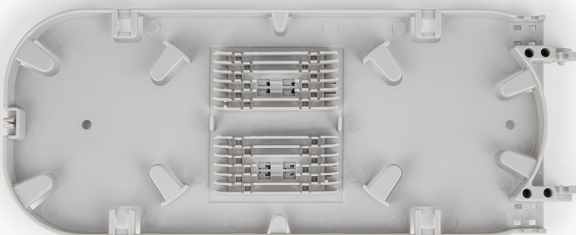

FIBRE OPTIC SPLICE TRAY TRACOM P010V1-24F [2x12F]

T-P010-12