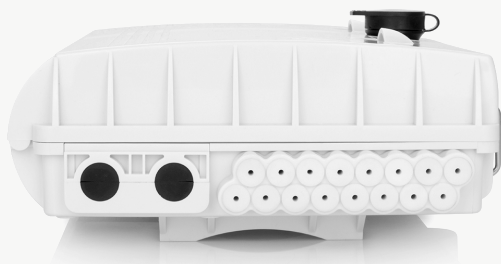

FIBRE OPTIC SPLICE CLOSURE TRACOM FTTX MDU C16 (UNCUT PORT)

TR-FTTX-MDUC16-U-P2

Product information

Product name	Dimensions (HxWxD) [mm]	Weight [kg]	Grounding	Max. number of splices	Max. number of adapters	Sealing	Ports [mm]	
							Round	Oval
Fibre optic splice closure Tracom FTTX MDU C16 (uncut port)	310 x240 x 110	1.30* 1.50	No	12/24**	16x SC SX +2	Mechanical	16x (11.3)	2x (18.3) [uncut port]

* weight net (without packaging and accessories).

** with double arrangement of splices.