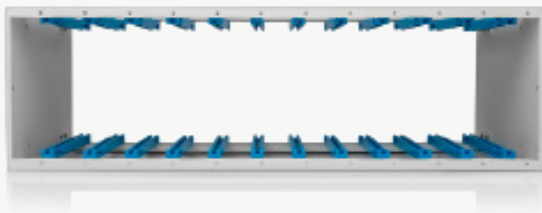

MODULAR FIBRE OPTIC ENCLOSURE TRACOM VERTICAL CHASSIS 3U 19" v.2

P-VERTICAL-CH-3U-V2

Product information

Product name	Enclosure type	Max. number of adapters	Rack	Max. Number of modules - cassettes	Weight [kg]	Dimensions [HxWxD] [mm]	Material
Modular fibre optic enclosure Tracom VERTICAL Chassis 3U 19" v.2	Tracom VERTICAL 19"	144 (SC SX / LC DX)	3U	12	1.5	3U x 19" x 225	Cold-rolled steel (white color)