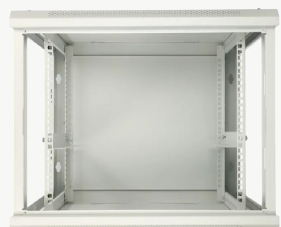

WALL MOUNT RACK CABINET TRACOM 19W-09-0604/0606-GL/ME-BL/GR-1S/2S

19W-09-060X-XX-XX-XS

Product information

Product name	Rack	Cabinet type	Doors	Dimensions [HxWxD] [mm]	Color	Number of sections	Material
Wall mount RACK cabinet TRACOM 19W-09-0604-GL-BL-1S	19" 9U	Hanging	Tempered glass	600 x 450 x 505	Black	1S	Cool-rolled steel
Wall mount RACK cabinet TRACOM 19W-09-0604-GL-GR-1S	19" 9U	Hanging	Tempered glass	600 x 450 x 505	Gray	1S	Cool-rolled steel
Wall mount RACK cabinet TRACOM 19W-09-0604-ME-GR-1S	19" 9U	Hanging	Metal	600 x 450 x 505	Gray	1S	Cool-rolled steel
Wall mount RACK cabinet TRACOM 19W-09-0606-GL-BL-1S	19" 9U	Hanging	Tempered glass	600 x 600 x 505	Black	1S	Cool-rolled steel
Wall mount RACK cabinet TRACOM 19W-09-0606-GL-GR-1S	19" 9U	Hanging	Tempered glass	600 x 600 x 505	Gray	1S	Cool-rolled steel
Wall mount RACK cabinet TRACOM 19W-09-0606-ME-GR-1S	19" 9U	Hanging	Metal	600 x 600 x 505	Gray	1S	Cool-rolled steel
Wall mount RACK cabinet TRACOM 19W-09-0606-GL-BL-2S	19" 9U	Hanging	Tempered glass	600 x 600 x 505	Black	2S	Cool-rolled steel
Wall mount RACK cabinet TRACOM 19W-09-0606-GL-GR-2S	19" 9U	Hanging	Tempered glass	600 x 600 x 505	Gray	2S	Cool-rolled steel