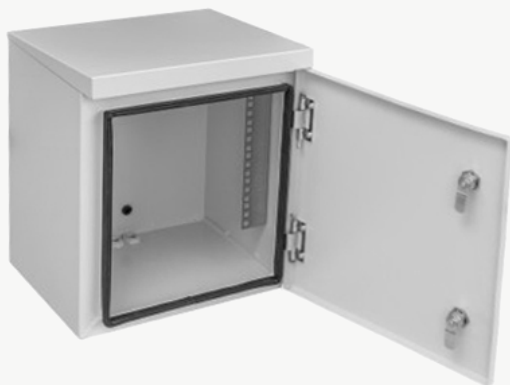

POLE MOUNT TRACOM CX ODF RACK

SZM-10" 6U

SKRZ-SZM35/42/26

Product information

Product name	Model	Mechanical protection	Dimensions [HxWxD] [mm]	Material
Pole mount Tracom CX ODF RACK SZM-10" 6U 350/420/260	SKRZ-SZM35/42/26	IK10	350×420×260	1mm Magnelis coated steel sheet