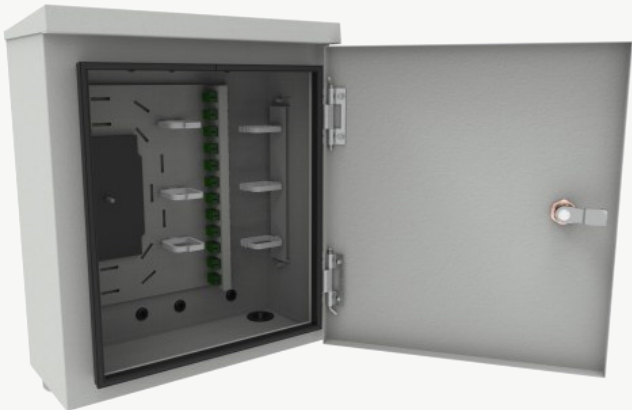

WALL MOUNT OPTICAL DISTRIBUTION CABINET TRACOM CX ODF SZ-FTTH 24F 350/420/170

ODF-SZ-FTTH-24J-350

Product information

Product name	Model	Mechanical protection	Dimensions [HxWxD] [mm]	Material
Wall mount optical distribution cabinet Tracom CX ODF SZ-FTTH 24F 350/420/170	ODF-SZ-FTTH-24F-350	IK10	350×420×170	1mm Magnelis coated steel sheet