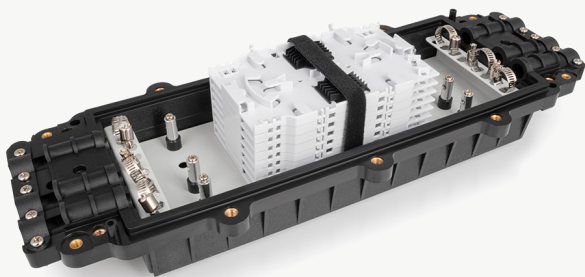

FIBRE OPTIC SPLICE CLOSURE TRACOM

SC-A6-D-O-000 096F-08xP411V3-000

TR-FOSC-A2V2

Product information

Product name	Number of inlet/ outlet ports and max. diameter	Max. number of trays	Max. number of splices	Dimensions [mm]
Fibre optic splice closure Tracom SC-A6-D-O-000 096F-08xP411V3-000	4 x Φ14.9mm, 2 x Φ13mm	8 x P4112 v.3 (12)	96	465 x 177 x 120