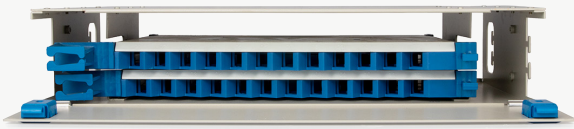

MODULAR FIBRE OPTIC ENCLOSURE 19" TRACOM

ODF-U

P-ODF-U-XXJ-XU

Product information

Product name	Max. number of fibres	Rack	Number of modules - cassettes	Weight [kg]	Dimensions [HxWxD] [mm]	Material
Modular fibre optic enclosure Tracom 19" ODF-U 24F (2U)	24	2U	2	5	2U × 19" × 270	Stainless Steel
Modular fibre optic enclosure Tracom 19" ODF-U 48F (3U)	48	3U	4	6.5	3U × 19" × 270	Stainless Steel
Modular fibre optic enclosure Tracom 19" ODF-U 98F (5U)	98	5U	8	10	5U × 19" × 270	Stainless Steel