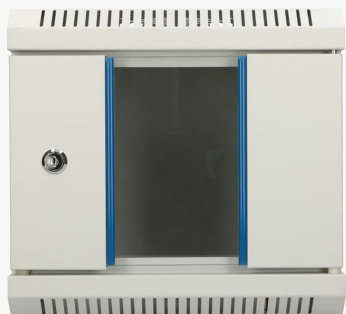

WALL MOUNT RACK CABINET TRACOM

10W-04/06-0303-GL-GR-1S

10W-0X-0303-GL-GR-1S

Product information

Product name	Rack	Cabinet type	Doors	Dimensions [HxWxD] [mm]	Number of sections	Color	Material
Wall mount RACK cabinet Tracom 10W-04-0303-GL-GR-1S	10" 4U	Hanging	Tempered glass	300 x 300 x 280	1S	Gray	Cool-rolled steel
Wall mount RACK cabinet Tracom 10W-06-0303-GL-GR-1S	10" 6U	Hanging	Tempered glass	300 x 300 x 280	1S	Gray	Cool-rolled steel