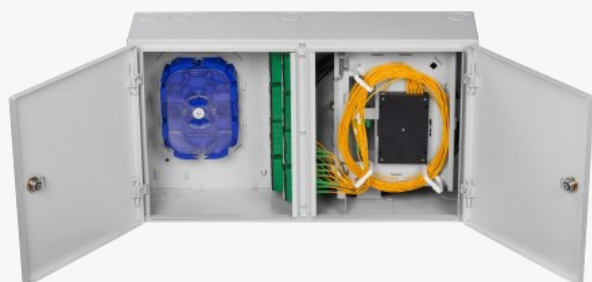

WALL MOUNT OPTICAL DISTRIBUTION CABINET TRACOM CX ODF RDD-FTTH 72/96F

S-RDD-XXJ-55/32/15

Product information

Product name	Model	Mechanical protection	Dimensions [HxWxD] [mm]	Material
Wall mount optical distribution cabinet Tracom CX ODF RDD-FTTH 72F	S-RDD-72F-55/32/15	IK8	550×320×150	1mm Magnelis coated steel sheet
Wall mount optical distribution cabinet Tracom CX ODF RDD-FTTH 96F	S-RDD-96F-55/32/15	IK8	550×320×150	1mm Magnelis coated steel sheet