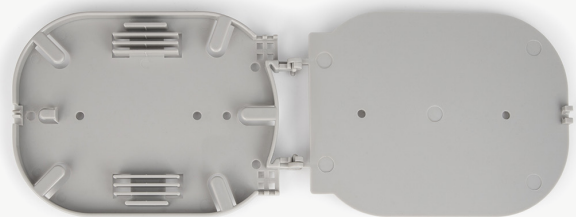

SPLICE TRAYS

FIBRE OPTIC SPLICE TRAY P009V1-12F [2x06F]

T-P009-6