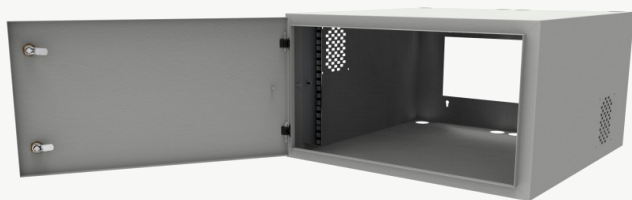

WALL MOUNT RACK CABINET TRACOM CX ODF-TPR 6U 19"

ODF-TPR-SZR-W-6U-19
SZR-W6U-TPR-56-34-60

Product information

Product name	Mechanical protection	Degree of protection	Dimensions [HxWxD] [mm]	Material
Wall mount RACK cabinet Tracom CX ODF-TPR 6U 19" 560/320/410	IK10	IP54	560 × 320 × 410	1mm Magnelis coated steel sheet
Wall mount RACK cabinet Tracom CX ODF-TPR 6U 19" 560/340/600	IK10	IP54	560 × 340 × 600	1mm Magnelis coated steel sheet