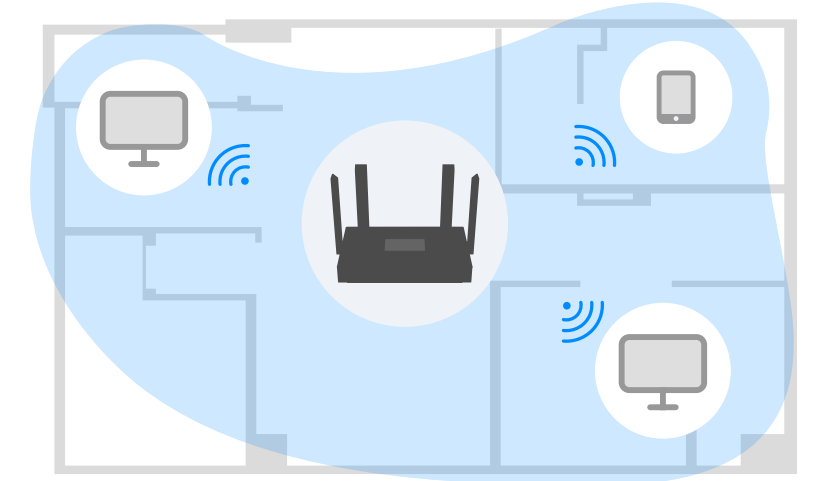

Features

Extensive Coverage: Beamforming, and four antennas combine to deliver focused reception to devices far away.

DL/UL MU-MIMO