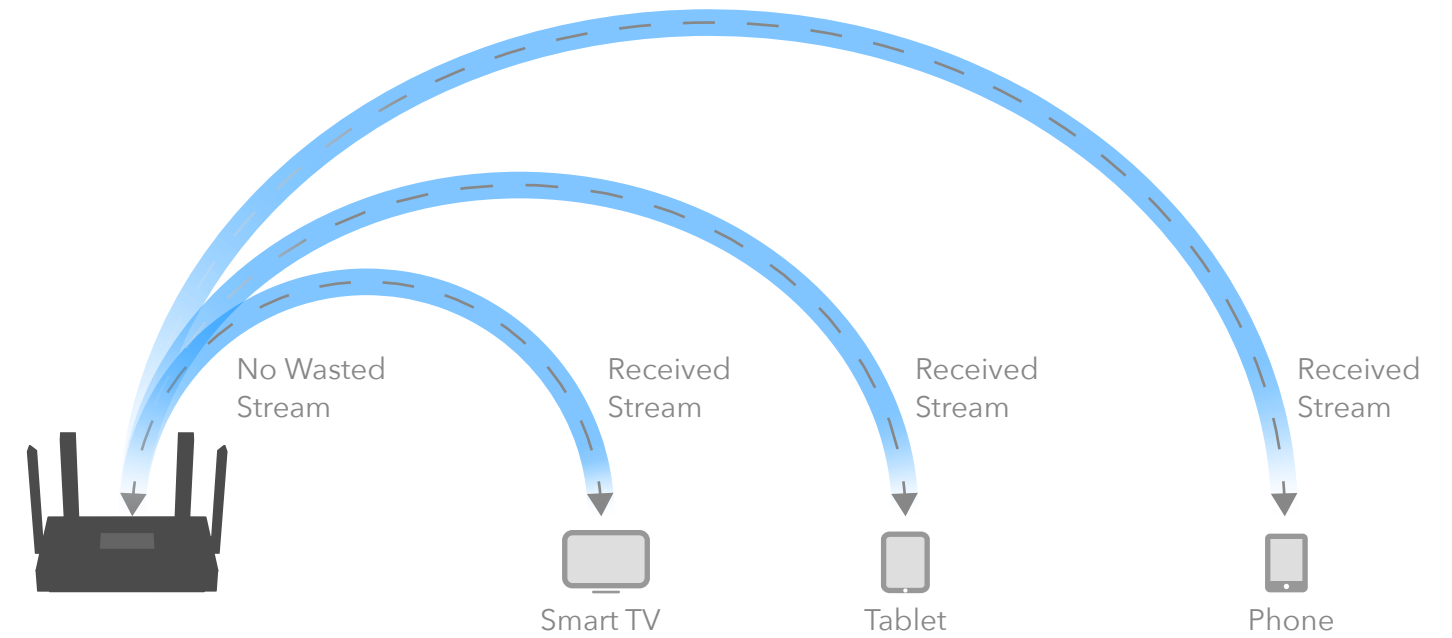

Features

Extensive Coverage: Beamforming, and four antennas combine to deliver focused reception to devices far away.

DL/UL MU-MIMO