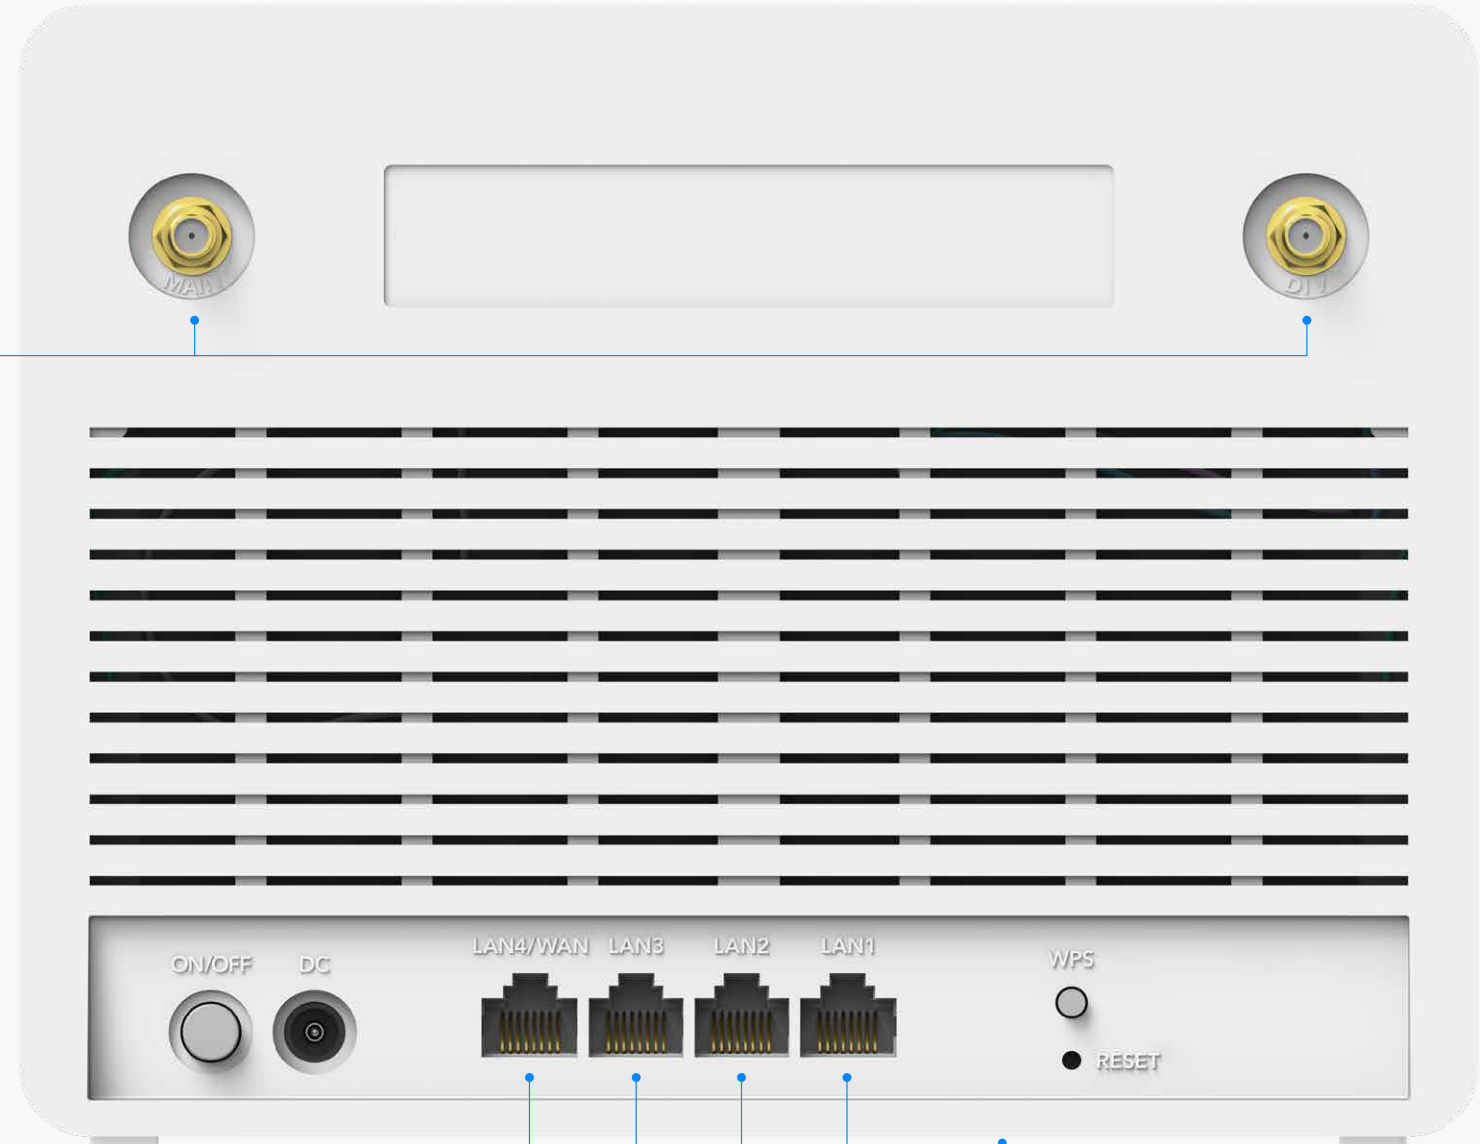

Dual Core
Processor

TR-069

Future-Proof Remote Management with

Super-Fast 4G Cat. 12 and Wi-Fi 6 Connectivity

2x External Detachable Antennas

2x Cellular Antenna Connectors

1x Gigabit WAN/LAN Port

3x Gigabit LAN Ports

1x Nano SIM Card Slot

Band Lock

Band Select

LTE Bands

- B1
- B3
- B5
- B7
- B8
- B20
- B28
- B32
- B38
- B40
- B41

Band Lock

4G band lock make it possible to lock the 4G working frequency to one or several bands to keep the stability of operation.