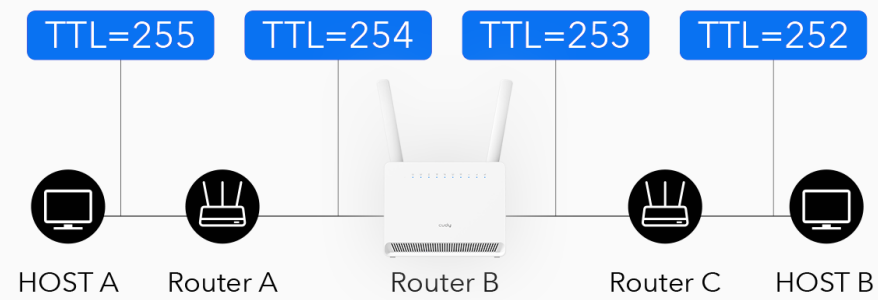

Band Lock

Band Select

LTE Bands

- ☐ B1
- ☐ B3
- ☐ B5
- ☐ B7
- ☐ B8
- ☐ B20
- ☐ B28
- ☐ B32
- ☐ B38
- ☐ B40
- ☐ B41

Band Lock

4G band lock make it possible to lock the 4G working frequency to one or several bands to keep the stability of operation.

TTL Settings

TTL Settings

Support manual set TTL values to meet ISP's requirement (such as Verizon, Visible). Support set IPv4 TTL and IPv6 HL Values.